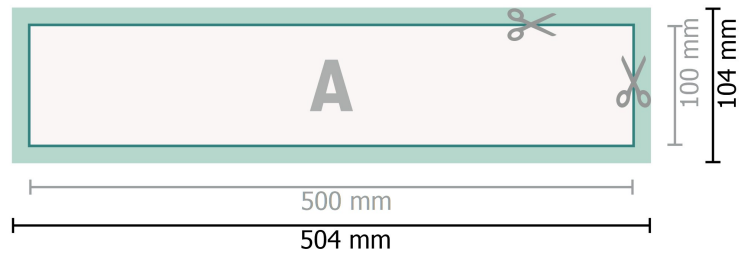

Datasheet

Magnetic signs, 50 x 10 cm

Dataformat (incl. 2 mm bleed):
50,4 x 10,4 cm

bleed:
2 mm

Trimmed size:
50 x 10 cm

Safety margin:
4 mm
Maintaining space between the text/information and the edge of the trimmed format prevents undesirable cuts.

Explanation of symbols

-  Bleed
-  Reading direction
-  Trimmed size
-  Data format
-  We will cut/perforate your product here

Please note:

Allow for trim allowance and safety margin according to instructions.

Arrange background graphics, images or graphics up to the edge of the data format.

Tolerances may occur during production due to cutting, punching and folding processes.

Printing data: Instructions and templates can be found under the menu item *Printing data at*