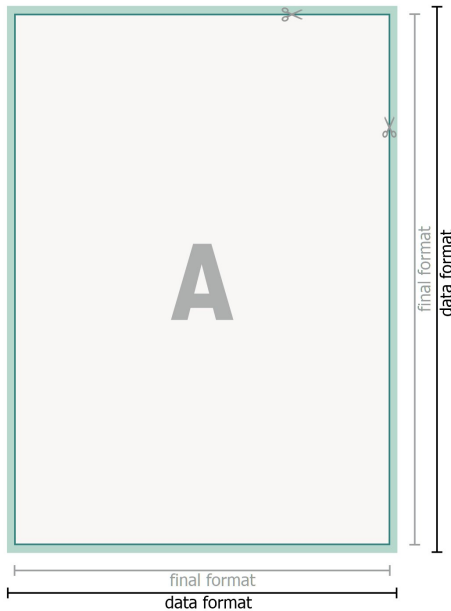

Magnetic signs, Free format selection

free format selection

bleed:

2 mm

Safety margin:

4 mm

Maintaining space between the text/information and the edge of the trimmed format prevents undesirable cuts.

Explanation of symbols

 Bleed

 Reading direction

 Trimmed size

 Data format

 We will cut/perforate your product here

Please note:

Allow for trim allowance and safety margin according to instructions.

Arrange background graphics, images or graphics up to the edge of the data format.

Tolerances may occur during production due to cutting, punching and folding processes.

Printing data: Instructions and templates can be found under the menu item *Printing data* at www.onlineprinters.com