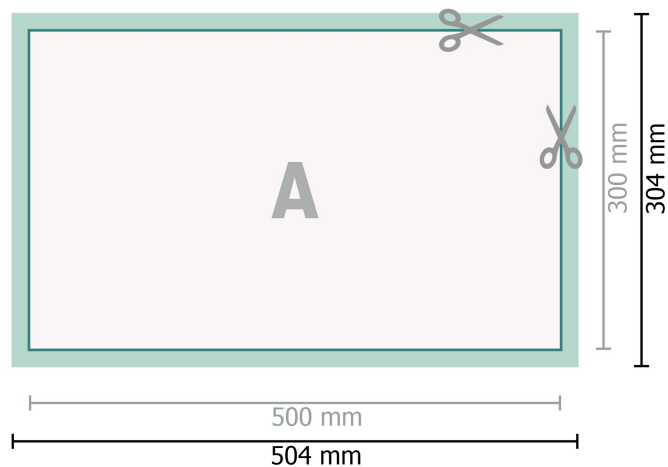

Datasheet

Magnetic signs, 50 x 30 cm

Dataformat (incl. 2 mm bleed):
50,4 x 30,4 cm

bleed:
2 mm

Trimmed size:
50 x 30 cm

Safety margin:
4 mm
Maintaining space between the text/information and the edge of the trimmed format prevents undesirable cuts.

Explanation of symbols

-  Bleed
-  Reading direction
-  Trimmed size
-  Data format
-  We will cut/perforate your product here

Please note:

Allow for trim allowance and safety margin according to instructions.

Arrange background graphics, images or graphics up to the edge of the data format.

Tolerances may occur during production due to cutting, punching and folding processes.

Printing data: Instructions and templates can be found under the menu item *Printing data at*