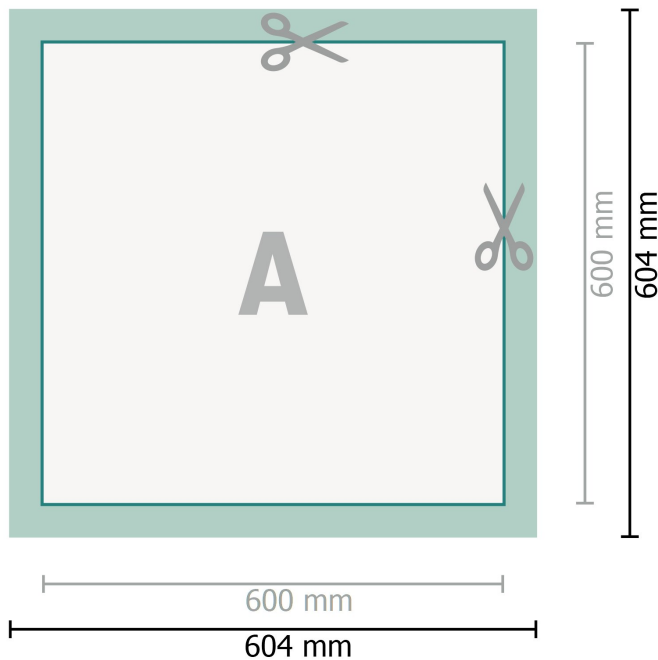

Magnetic signs, 60 x 60 cm

Dataformat (incl. 2 mm bleed):

60,4 x 60,4 cm

bleed:

2 mm

Trimmed size:

60 x 60 cm

Safety margin:

4 mm

Maintaining space between the text/information and the edge of the trimmed format prevents undesirable cuts.

Explanation of symbols

 Bleed

 Reading direction

 Trimmed size

 Data format

 We will cut/perforate your product here

Please note:

Allow for trim allowance and safety margin according to instructions.

Arrange background graphics, images or graphics up to the edge of the data format.

Tolerances may occur during production due to cutting, punching and folding processes.