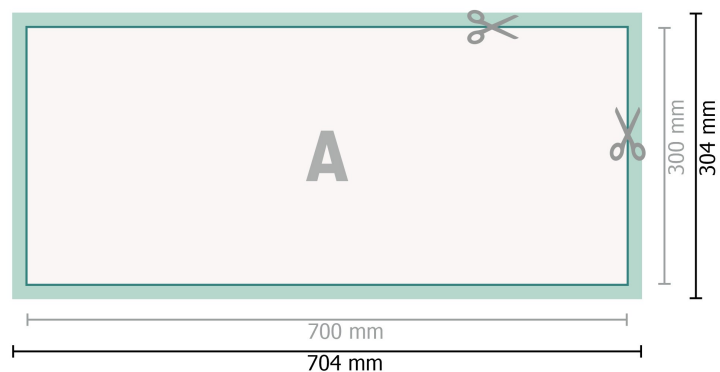

## Magnetic signs, 70 x 30 cm

**Dataformat (incl. 2 mm bleed):**  
70,4 x 30,4 cm

**bleed:**  
2 mm

**Trimmed size:**  
70 x 30 cm

**Safety margin:**  
4 mm  
Maintaining space between the text/information and the edge of the trimmed format prevents undesirable cuts.

### Explanation of symbols

-  Bleed
-  Reading direction
-  Trimmed size
-  Data format
-  We will cut/perforate your product here

---

### Please note:

Allow for trim allowance and safety margin according to instructions.

Arrange background graphics, images or graphics up to the edge of the data format.

Tolerances may occur during production due to cutting, punching and folding processes.