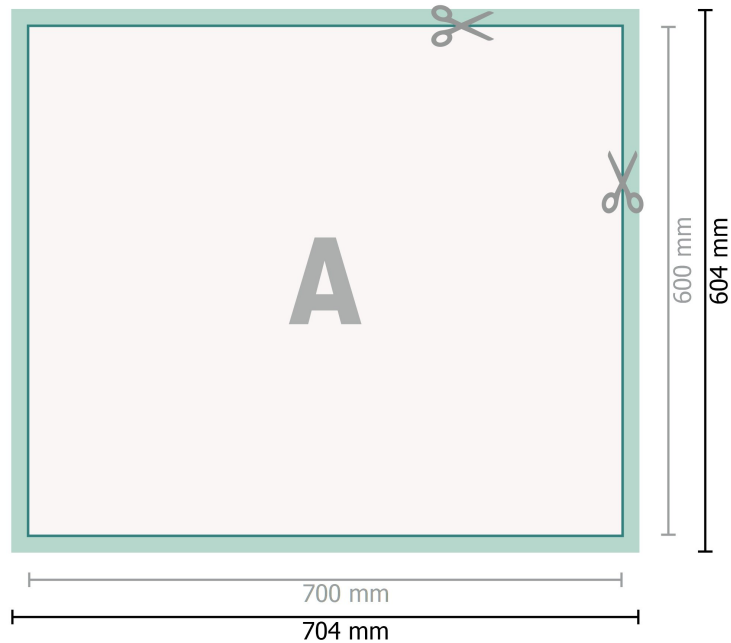

Datasheet

Magnetic signs, 70 x 60 cm

Dataformat (incl. 2 mm bleed):
70,4 x 60,4 cm

bleed:
2 mm

Trimmed size:
70 x 60 cm

Safety margin:
4 mm
Maintaining space between the text/information and the edge of the trimmed format prevents undesirable cuts.

Explanation of symbols

-  Bleed
-  Reading direction
-  Trimmed size
-  Data format
-  We will cut/perforate your product here

Please note:

Allow for trim allowance and safety margin according to instructions.

Arrange background graphics, images or graphics up to the edge of the data format.

Tolerances may occur during production due to cutting, punching and folding processes.

Printing data: Instructions and templates can be found under the menu item *Printing data at*