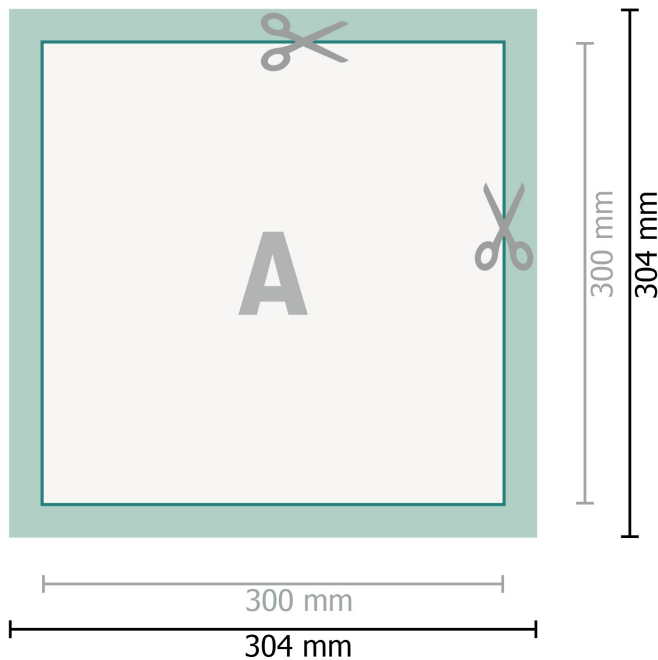

## Magnetic signs, 30 x 30 cm

**Dataformat (incl. 2 mm bleed):**

30,4 x 30,4 cm

**bleed:**

2 mm

**Trimmed size:**

30 x 30 cm

**Safety margin:**

4 mm

Maintaining space between the text/information and the edge of the trimmed format prevents undesirable cuts.

**Explanation of symbols**

 Bleed

 Reading direction

 Trimmed size

 Data format

 We will cut/perforate your product here

---

**Please note:**

Allow for trim allowance and safety margin according to instructions.

Arrange background graphics, images or graphics up to the edge of the data format.

Tolerances may occur during production due to cutting, punching and folding processes.