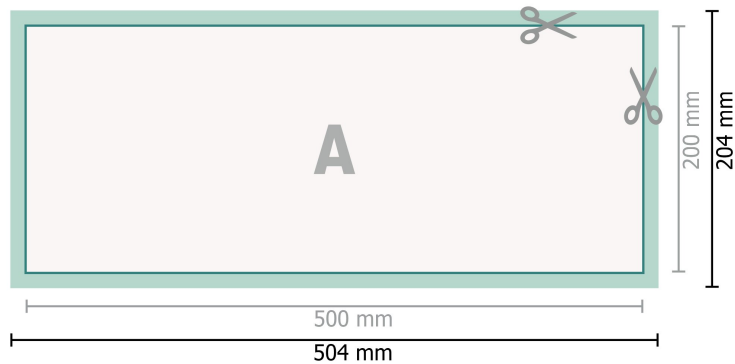

Datasheet

Magnetic signs, 50 x 20 cm

Dataformat (incl. 2 mm bleed):
50,4 x 20,4 cm

bleed:
2 mm

Trimmed size:
50 x 20 cm

Safety margin:
4 mm
Maintaining space between the text/information and the edge of the trimmed format prevents undesirable cuts.

Explanation of symbols

-  Bleed
-  Reading direction
-  Trimmed size
-  Data format
-  We will cut/perforate your product here

Please note:

Allow for trim allowance and safety margin according to instructions.

Arrange background graphics, images or graphics up to the edge of the data format.

Tolerances may occur during production due to cutting, punching and folding processes.

Printing data: Instructions and templates can be found under the menu item *Printing data at*