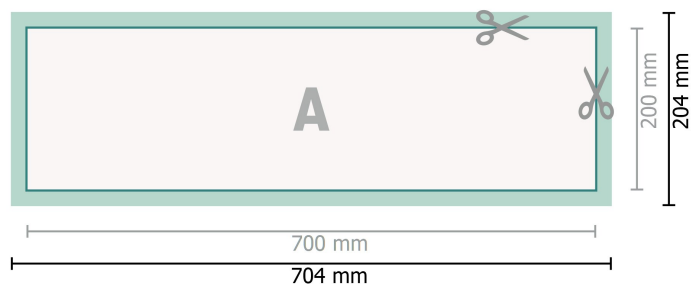

Datasheet

Magnetic signs, 70 x 20 cm

Dataformat (incl. 2 mm bleed):
70,4 x 20,4 cm

bleed:
2 mm

Trimmed size:
70 x 20 cm

Safety margin:
4 mm
Maintaining space between the text/information and the edge of the trimmed format prevents undesirable cuts.

Explanation of symbols

-  Bleed
-  Reading direction
-  Trimmed size
-  Data format
-  We will cut/perforate your product here

Please note:

Allow for trim allowance and safety margin according to instructions.

Arrange background graphics, images or graphics up to the edge of the data format.

Tolerances may occur during production due to cutting, punching and folding processes.

Printing data: Instructions and templates can be found under the menu item *Printing data at*