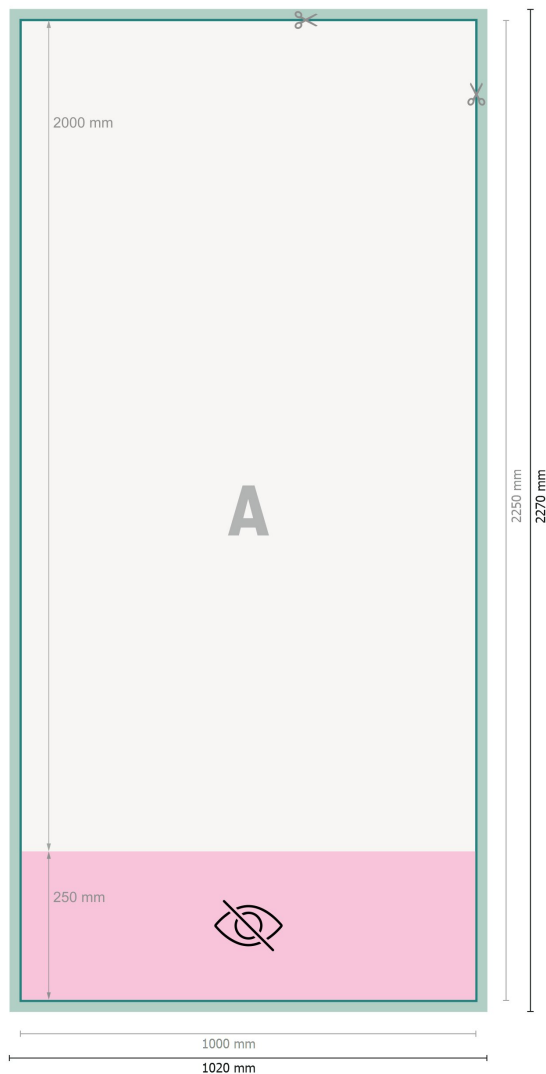

## Roller banners standard, 100 x 200 cm

**Dataformat (incl. 10 mm bleed):**  
102 x 227 cm

**Trimmed size:**  
100 x 225 cm

**Visible area:**  
100 x 200 cm

**Printable area:**  
100 x 225 cm

**Safety margin:**  
10 mm

Maintaining space between the text/information and the edge of the trimmed format prevents undesirable cuts.

### Explanation of symbols

Bleed

Reading direction

Trimmed size

Data format

invisible

We will cut/perforate your product here

### Please note:

Allow for trim allowance and safety margin according to instructions.

Arrange background graphics, images or graphics up to the edge of the data format.

Tolerances may occur during production due to cutting, punching and folding processes.