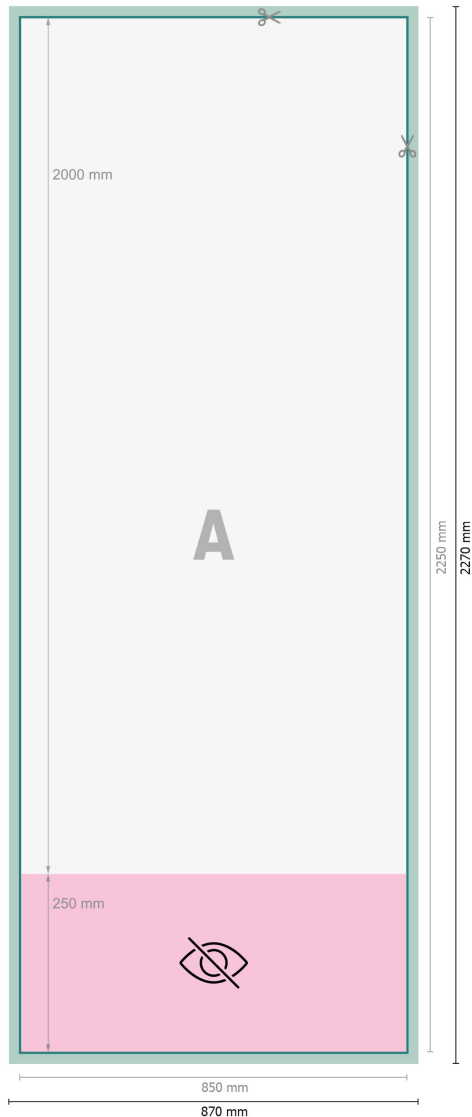

## Roller banners standard, 85 x 200 cm

**Dataformat (incl. 10 mm bleed):**  
87 x 227 cm

**Trimmed size:**  
85 x 225 cm

**Visible area:**  
85 x 200 cm

**Printable area:**  
85 x 225 cm

**Safety margin:**  
10 mm

Maintaining space between the text/information and the edge of the trimmed format prevents undesirable cuts.

### Explanation of symbols

Bleed

Reading direction

Trimmed size

Data format

invisible

We will cut/perforate your product here

### Please note:

Allow for trim allowance and safety margin according to instructions.

Arrange background graphics, images or graphics up to the edge of the data format.

Tolerances may occur during production due to cutting, punching and folding processes.