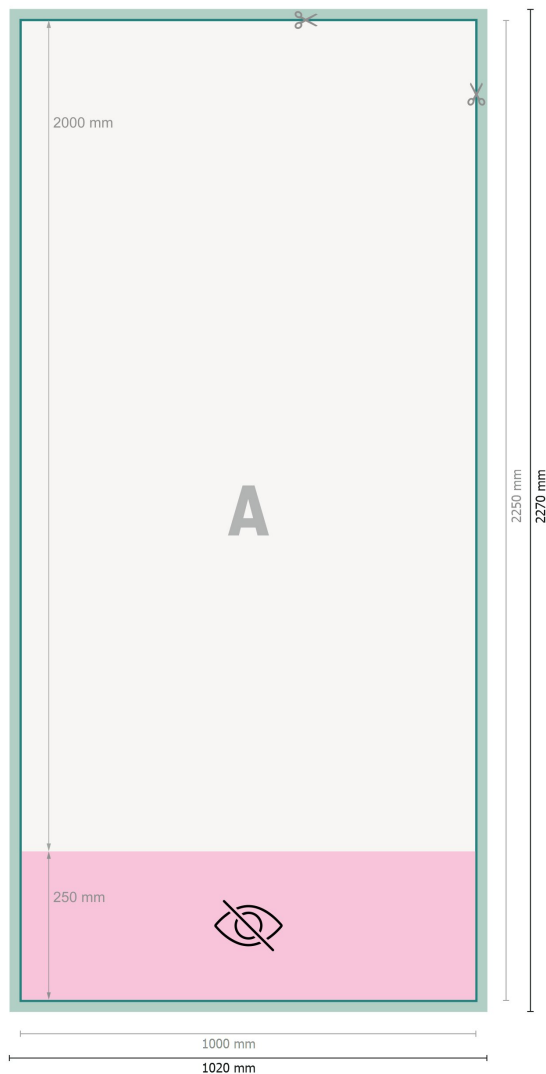

Rol. banners stand., print only, 100 x 200 cm

Dataformat (incl. 10 mm bleed):

102 x 227 cm

Trimmed size:

100 x 225 cm

Visible area:

100 x 200 cm

Printable area:

100 x 225 cm

Safety margin:

10 mm

Maintaining space between the text/information and the edge of the trimmed format prevents undesirable cuts.

Explanation of symbols

Bleed

Reading direction

Trimmed size

Data format

invisible

We will cut/perforate your product here

Please note:

Allow for trim allowance and safety margin according to instructions.

Arrange background graphics, images or graphics up to the edge of the data format.

Tolerances may occur during production due to cutting, punching and folding processes.

Printing data: Instructions and templates can be found under the menu item *Printing data* at www.onlineprinters.com