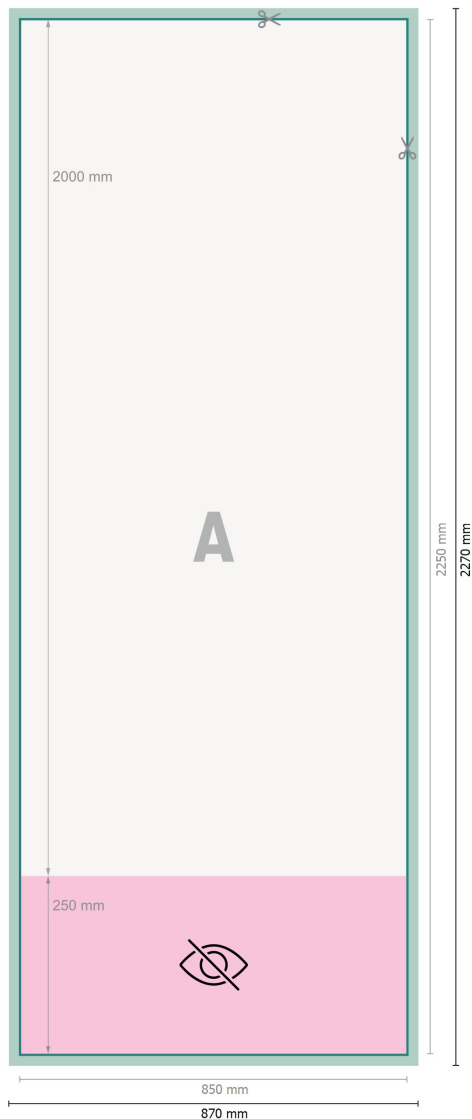

Rol. banners stand., print only, 85 x 200 cm

Dataformat (incl. 10 mm bleed):

87 x 227 cm

Trimmed size:

85 x 225 cm

Visible area:

85 x 200 cm

Printable area:

85 x 225 cm

Safety margin:

10 mm

Maintaining space between the text/information and the edge of the trimmed format prevents undesirable cuts.

Explanation of symbols

Bleed

Reading direction

Trimmed size

Data format

invisible

We will cut/perforate your product here

Please note:

Allow for trim allowance and safety margin according to instructions.

Arrange background graphics, images or graphics up to the edge of the data format.

Tolerances may occur during production due to cutting, punching and folding processes.

Printing data: Instructions and templates can be found under the menu item *Printing data* at www.onlineprinters.com