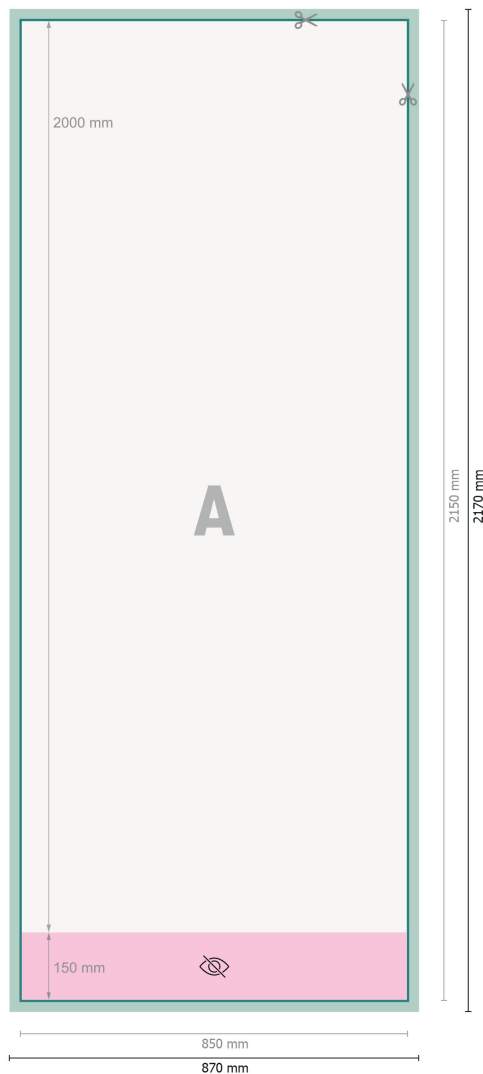

Rol. banners budget, print only, 85 x 200 cm

Dataformat (incl. 10 mm bleed):

87 x 217 cm

Trimmed size:

85 x 215 cm

Visible area:

85 x 200 cm

Printable area:

85 x 215 cm

Safety margin:

10 mm

Maintaining space between the text/information and the edge of the trimmed format prevents undesirable cuts.

Explanation of symbols

Bleed

Reading direction

Trimmed size

Data format

invisible

We will cut/perforate your product here

Please note:

Allow for trim allowance and safety margin according to instructions.

Arrange background graphics, images or graphics up to the edge of the data format.

Tolerances may occur during production due to cutting, punching and folding processes.

Printing data: Instructions and templates can be found under the menu item *Printing data* at www.onlineprinters.com