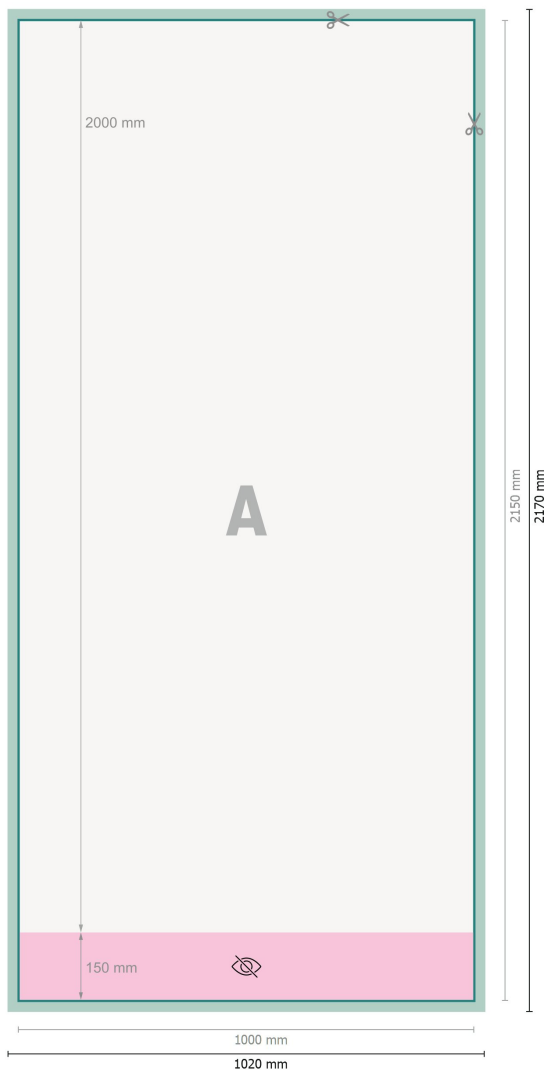

Roller banners economy, 100 x 200 cm

**Dataformat (incl. 10 mm bleed):**

102 x 217 cm

Trimmed size:

100 x 215 cm

Visible area:

100 x 200 cm

Printable area:

100 x 215 cm

Safety margin:

10 mm

Maintaining space between the text/information and the edge of the trimmed format prevents undesirable cuts.

Explanation of symbols

Bleed

Reading direction

Trimmed size

Data format

invisible

We will cut/perforate your product here

Please note:

Allow for trim allowance and safety margin according to instructions.

Arrange background graphics, images or graphics up to the edge of the data format.

Tolerances may occur during production due to cutting, punching and folding processes.

Printing data: Instructions and templates can be found under the menu item *Printing data* at www.onlineprinters.com