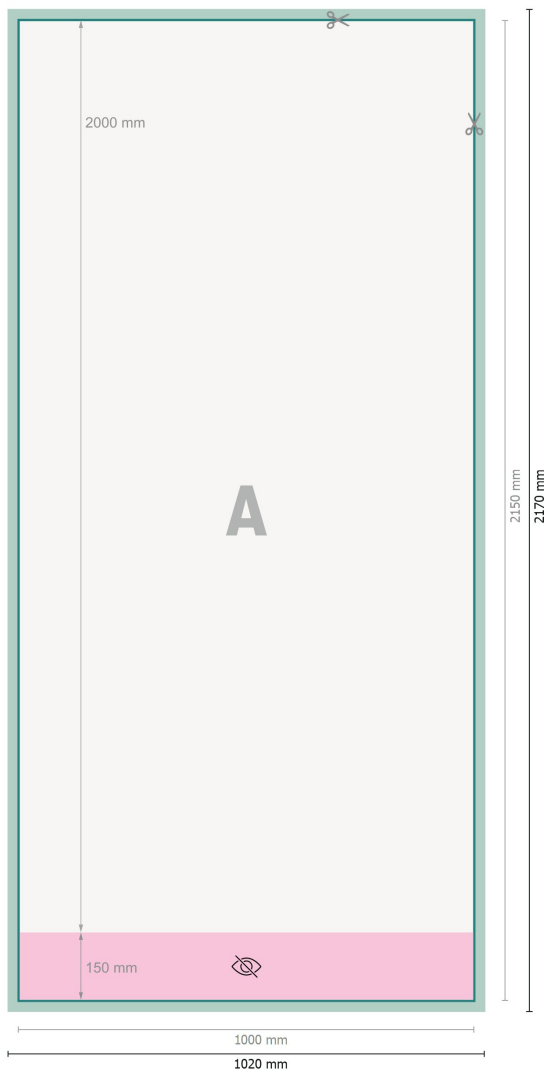

Rol. banners budget, print only, 100 x 200 cm

**Dataformat (incl. 10 mm bleed):**

102 x 217 cm

Trimmed size:

100 x 215 cm

Visible area:

100 x 200 cm

Printable area:

100 x 215 cm

Safety margin:

10 mm

Maintaining space between the text/information and the edge of the trimmed format prevents undesirable cuts.

Explanation of symbols

Bleed

Reading direction

Trimmed size

Data format

invisible

We will cut/perforate your product here

Please note:

Allow for trim allowance and safety margin according to instructions.

Arrange background graphics, images or graphics up to the edge of the data format.

Tolerances may occur during production due to cutting, punching and folding processes.

Printing data: Instructions and templates can be found under the menu item *Printing data* at www.onlineprinters.com