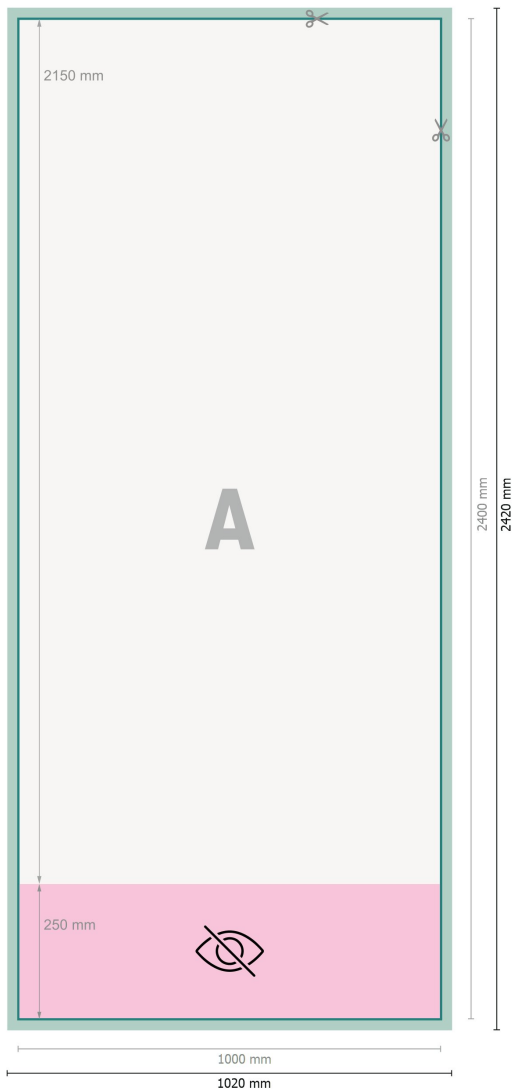

Rol. banners excl., print only, 100 x 215 cm

Dataformat (incl. 10 mm bleed):

102 x 242 cm

Trimmed size:

100 x 240 cm

Visible area:

100 x 215 cm

Printable area:

100 x 240 cm

Safety margin:

10 mm

Maintaining space between the text/information and the edge of the trimmed format prevents undesirable cuts.

Explanation of symbols

Bleed

Reading direction

Trimmed size

Data format

invisible

We will cut/perforate your product here

Please note:

Allow for trim allowance and safety margin according to instructions.

Arrange background graphics, images or graphics up to the edge of the data format.

Tolerances may occur during production due to cutting, punching and folding processes.

Printing data: Instructions and templates can be found under the menu item *Printing data* at www.onlineprinters.com