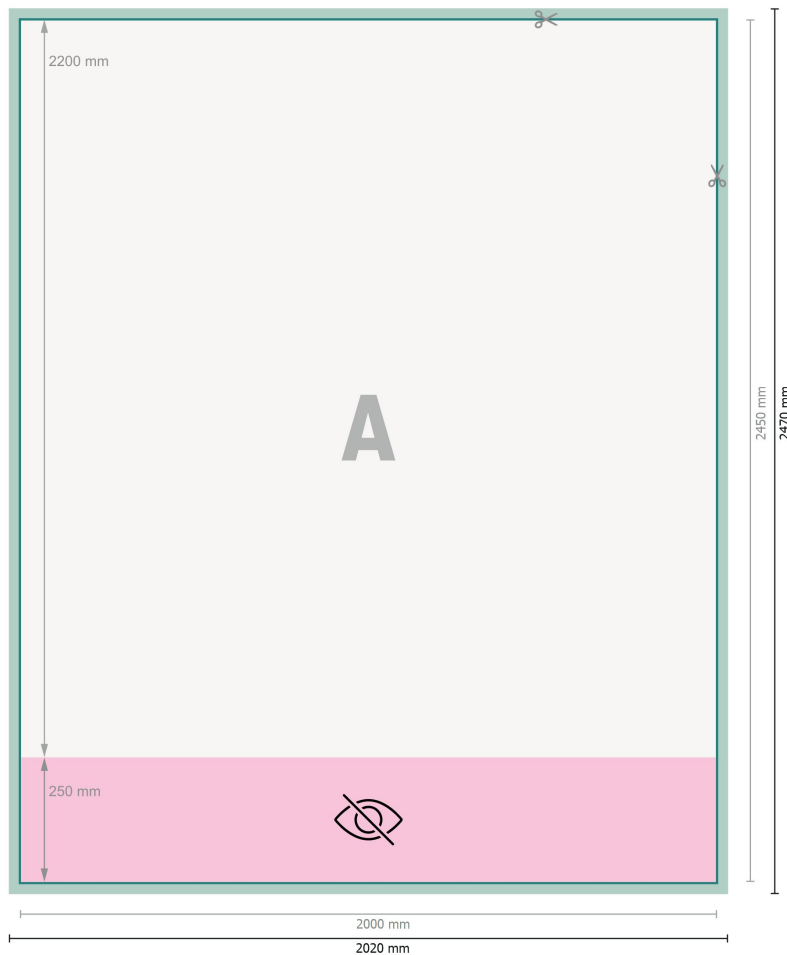

XXL Roller Banner, 200 x 220 cm

**Dataformat (incl. 10 mm bleed):**

202 x 247 cm

Trimmed size:

200 x 245 cm

Visible area:

200 x 220 cm

Printable area:

200 x 245 cm

Safety margin:

10 mm

Maintaining space between the text/information and the edge of the trimmed format prevents undesirable cuts.

Explanation of symbols

Bleed

Reading direction

Trimmed size

Data format

invisible

We will cut/perforate your product here

Please note:

Allow for trim allowance and safety margin according to instructions.

Arrange background graphics, images or graphics up to the edge of the data format.