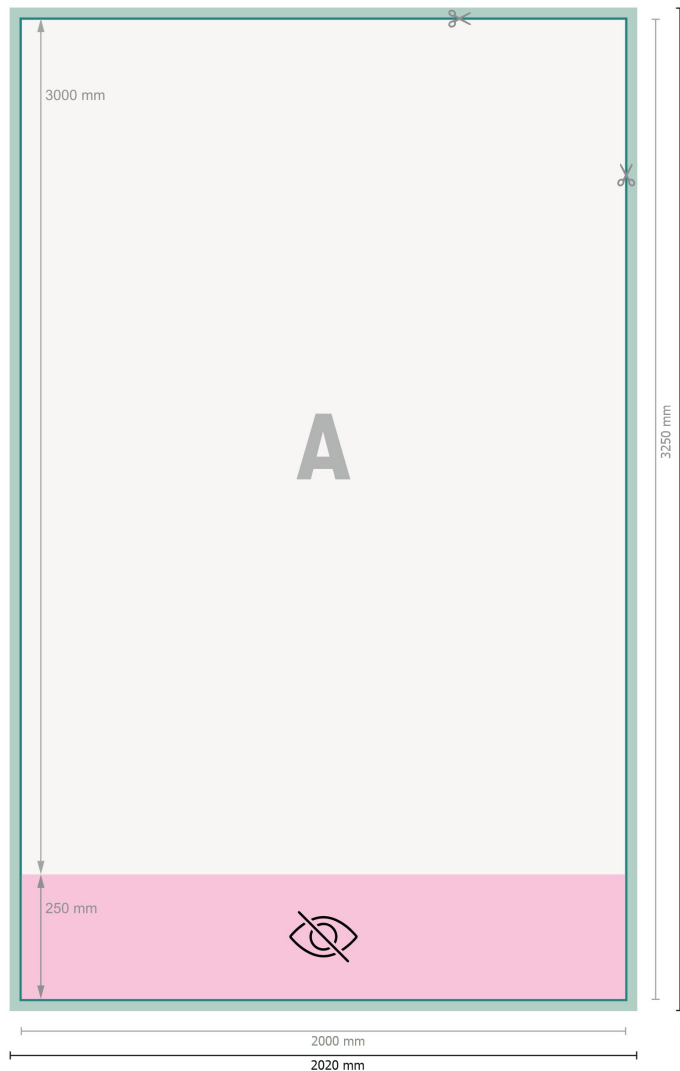

XXL Roller Banner (print only), 200 x 300 cm

**Dataformat (incl. 10 mm bleed):**

202 x 327 cm

Trimmed size:

200 x 325 cm

Visible area:

200 x 300 cm

Printable area:

200 x 325 cm

Safety margin:

10 mm

Maintaining space between the text/information and the edge of the trimmed format prevents undesirable cuts.

Explanation of symbols

Bleed

Reading direction

Trimmed size

Data format

invisible

We will cut/perforate your product here

Please note:

Allow for trim allowance and safety margin according to instructions.

Arrange background graphics, images or graphics up to the edge of the data format.