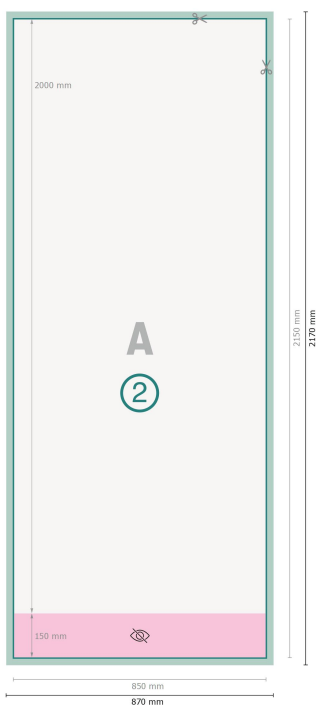

Outdoor Roller Banners, double-sided , 85 x 200 cm

Dataformat (incl. 10 mm bleed):
87 x 217 cm

Trimmed size:
85 x 215 cm

Visible area:
85 x 200 cm

Printable area:
85 x 215 cm

Safety margin:
10 mm

Maintaining space between the text/information and the edge of the trimmed format prevents undesirable cuts.

Explanation of symbols

-  Bleed
-  Reading direction
-  Trimmed size
-  Data format
-  We will cut/perforate your product here
-  invisible

Please note:

Allow for trim allowance and safety margin according to instructions.

Arrange background graphics, images or graphics up to the edge of the data format.

Tolerances may occur during production due to cutting, punching and folding processes.

Printing data: Instructions and templates can be found under the menu item *Printing data* at www.onlineprinters.com