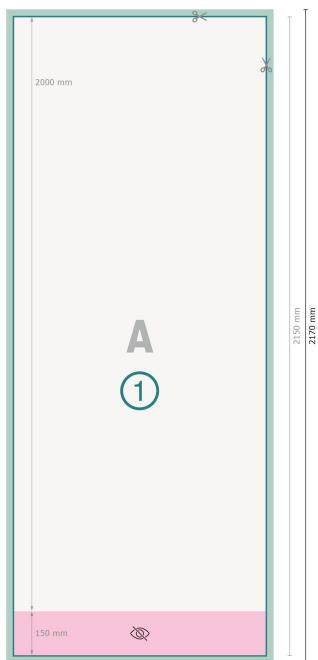

Outdoor Roller Banners, double-sided , 85 x 200 cm

Dataformat (incl. 10 mm bleed):
87 x 217 cm

Trimmed size:
85 x 215 cm

Visible area:
85 x 200 cm

Printable area:
85 x 215 cm

Safety margin:
10 mm

Maintaining space between the text/information and the edge of the trimmed format prevents undesirable cuts.

Explanation of symbols

-  Bleed
-  Reading direction
-  Trimmed size
-  Data format
-  We will cut/perforate your product here
-  invisible

Please note:

Allow for trim allowance and safety margin according to instructions.

Arrange background graphics, images or graphics up to the edge of the data format.

Tolerances may occur during production due to cutting, punching and folding processes.

Printing data: Instructions and templates can be found under the menu item *Printing data* at www.onlineprinters.com