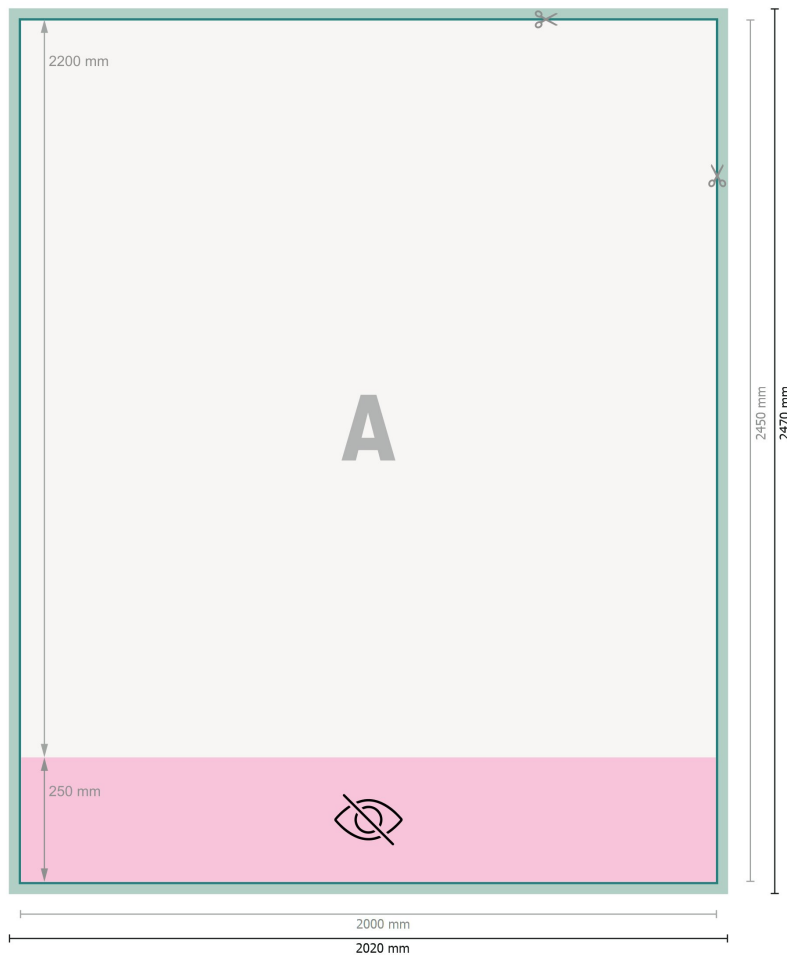

XXL Roller Banner (print only), 200 x 220 cm

**Dataformat (incl. 10 mm bleed):**

202 x 247 cm

Trimmed size:

200 x 245 cm

Visible area:

200 x 220 cm

Printable area:

200 x 245 cm

Safety margin:

10 mm

Maintaining space between the text/information and the edge of the trimmed format prevents undesirable cuts.

Explanation of symbols

Bleed

Reading direction

Trimmed size

Data format

invisible

We will cut/perforate your product here

Please note:

Allow for trim allowance and safety margin according to instructions.

Arrange background graphics, images or graphics up to the edge of the data format.