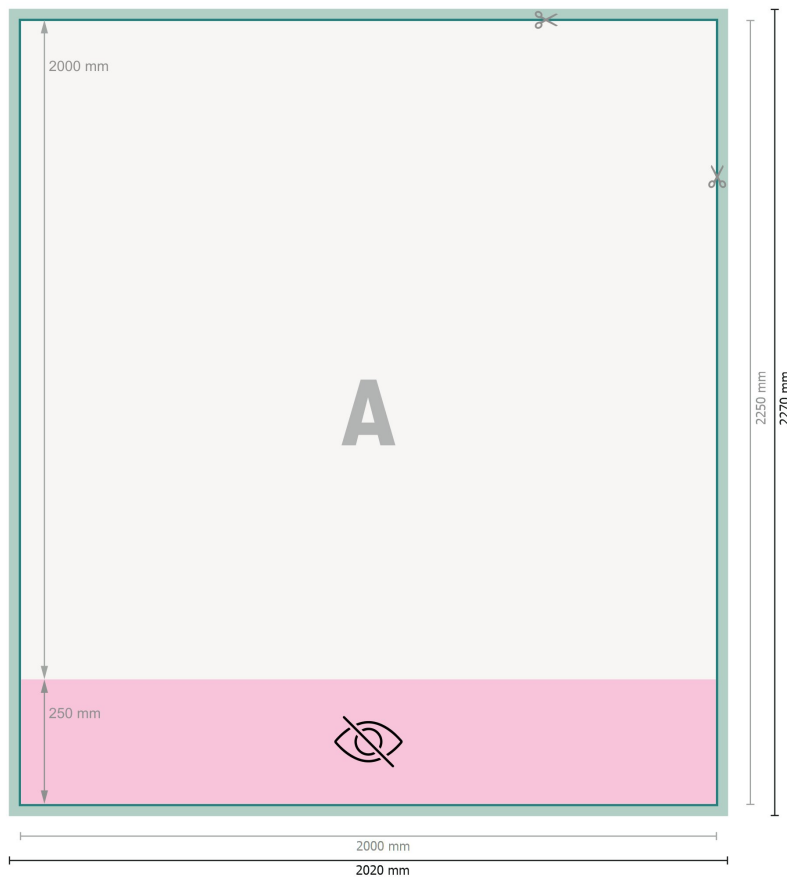

XXL Roller Banner, 200 x 200 cm

**Dataformat (incl. 10 mm bleed):**

202 x 227 cm

Trimmed size:

200 x 225 cm

Visible area:

200 x 200 cm

Printable area:

200 x 225 cm

Safety margin:

10 mm

Maintaining space between the text/information and the edge of the trimmed format prevents undesirable cuts.

Explanation of symbols

Bleed

Reading direction

Trimmed size

Data format

invisible

We will cut/perforate your product here

Please note:

Allow for trim allowance and safety margin according to instructions.

Arrange background graphics, images or graphics up to the edge of the data format.