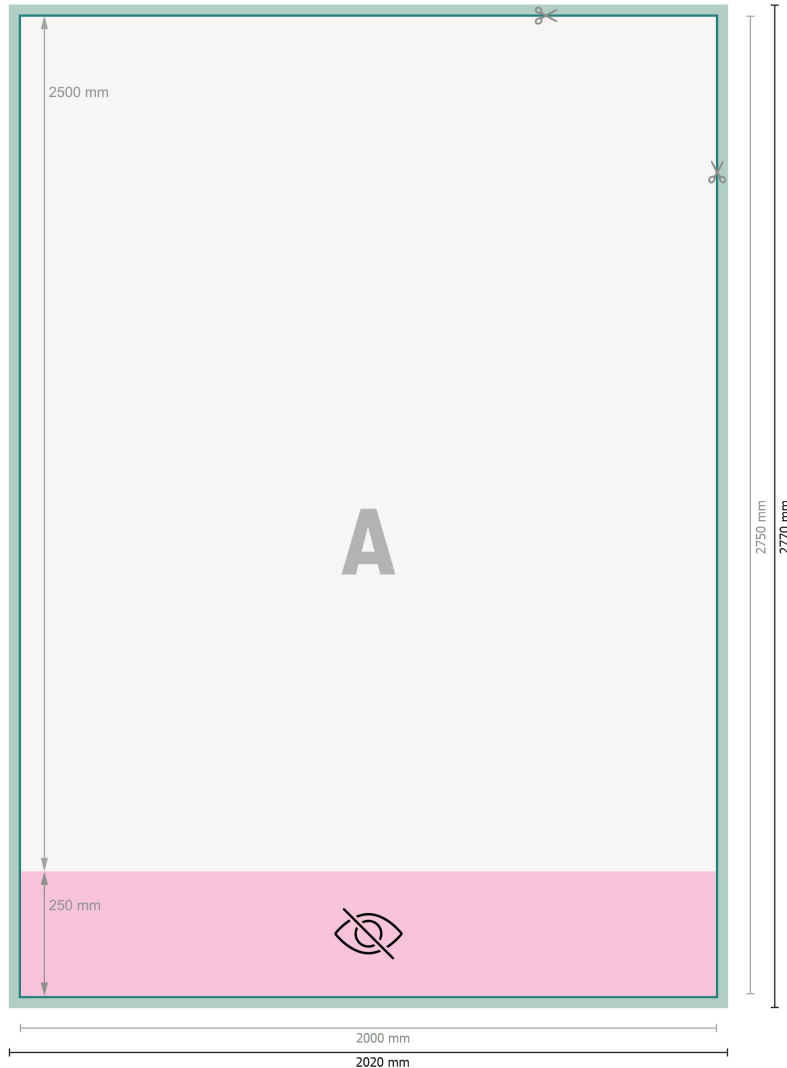

XXL Roller Banner (print only), 200 x 250 cm

**Dataformat (incl. 10 mm bleed):**

202 x 277 cm

Trimmed size:

200 x 275 cm

Visible area:

200 x 250 cm

Printable area:

200 x 275 cm

Safety margin:

10 mm

Maintaining space between the text/information and the edge of the trimmed format prevents undesirable cuts.

Explanation of symbols

Bleed

Reading direction

Trimmed size

Data format

invisible

We will cut/perforate your product here

Please note:

Allow for trim allowance and safety margin according to instructions.

Arrange background graphics, images or graphics up to the edge of the data format.