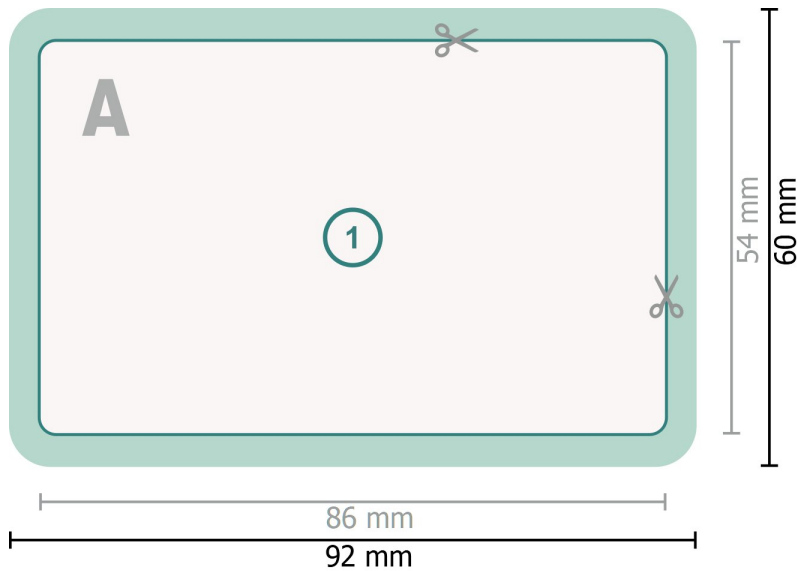

Plastic cards with signature field, 8.6 x 5.4 cm

**Dataformat (incl. 3 mm bleed):**

9,2 x 6 cm

bleed:

3 mm

Trimmed size:

8,6 x 5,4 cm

Safety margin:

4 mm

Maintaining space between the text/information and the edge of the trimmed format prevents undesirable cuts.

Explanation of symbols

Bleed

Reading direction

Trimmed size

Data format

We will cut/perforate your product here

**Please note:**

Allow for trim allowance and safety margin according to instructions.

Arrange background graphics, images or graphics up to the edge of the data format.

Tolerances may occur during production due to cutting, punching and folding processes.