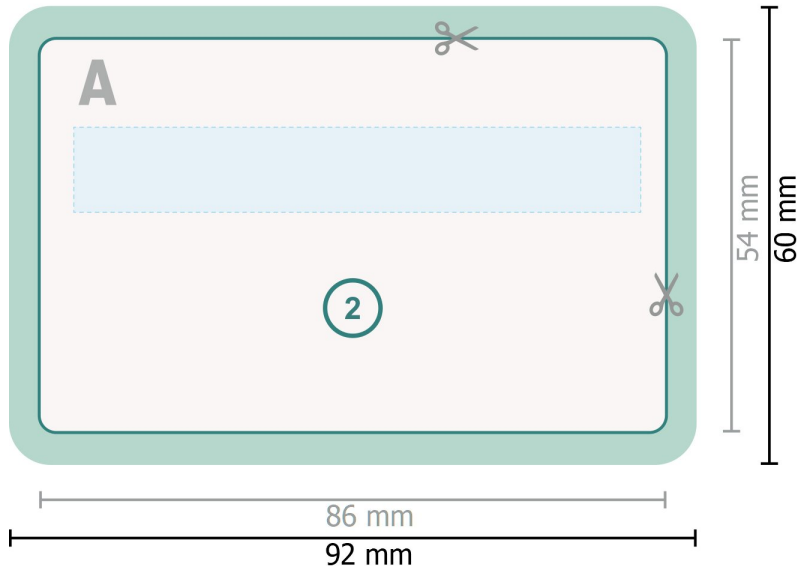

Plastic cards with signature field, 8.6 x 5.4 cm

**Dataformat (incl. 3 mm bleed):**

9,2 x 6 cm

bleed:

3 mm

Trimmed size:

8,6 x 5,4 cm

Safety margin:

4 mm

Maintaining space between the text/information and the edge of the trimmed format prevents undesirable cuts.

Explanation of symbols

Bleed

Reading direction

Trimmed size

Data format

We will cut/perforate your product here

**Please note:**

Allow for trim allowance and safety margin according to instructions.

Arrange background graphics, images or graphics up to the edge of the data format.

Tolerances may occur during production due to cutting, punching and folding processes.