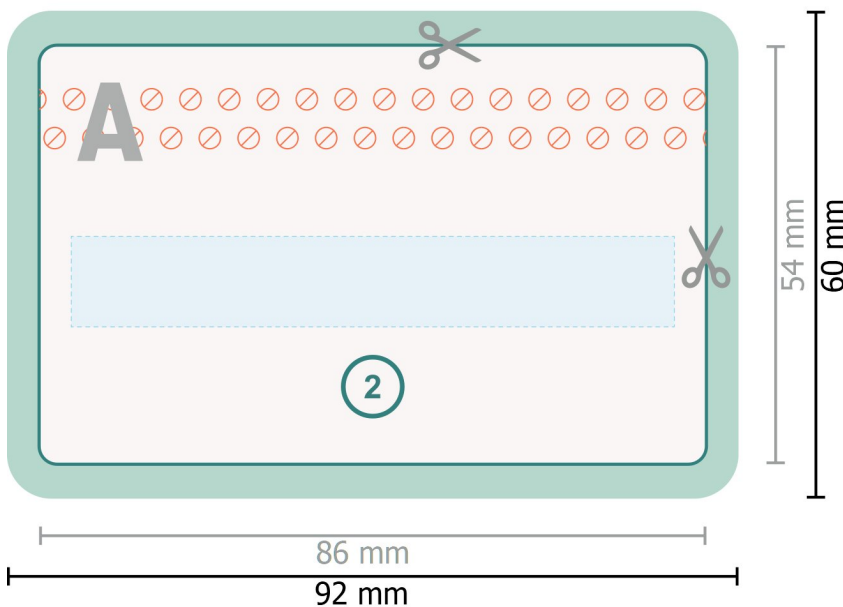

Plastic cards with signature field and magnetic strip, 8.6 x 5.4 cm

**Dataformat (incl. 3 mm bleed):**

9,2 x 6 cm

bleed:

3 mm

Trimmed size:

8,6 x 5,4 cm

Safety margin:

4 mm

Maintaining space between the text/information and the edge of the trimmed format prevents undesirable cuts.

Explanation of symbols

Bleed

Reading direction

Trimmed size

Data format

We will cut/perforate your product here

**Please note:**

Allow for trim allowance and safety margin according to instructions.

Arrange background graphics, images or graphics up to the edge of the data format.

Tolerances may occur during production due to cutting, punching and folding processes.