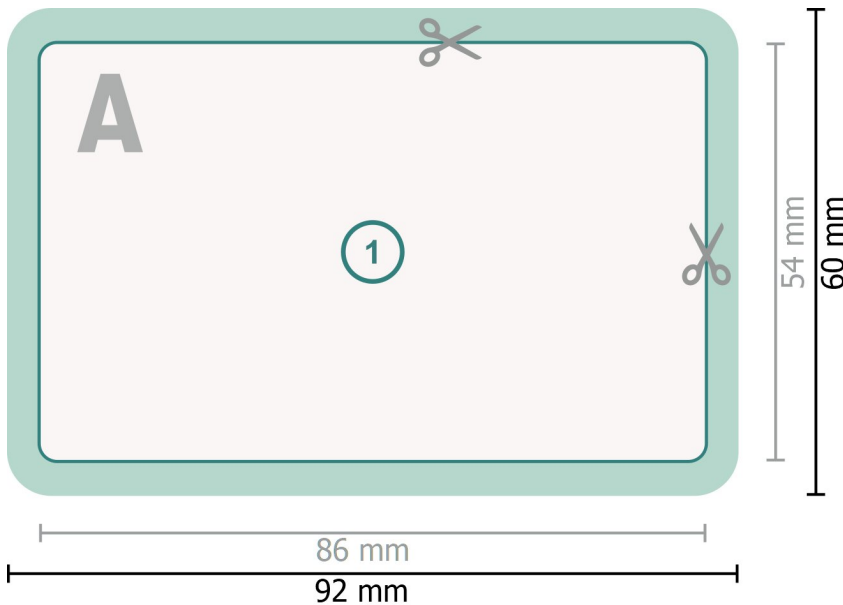

Plastic cards with signature field and magnetic strip, 8.6 x 5.4 cm

**Dataformat (incl. 3 mm bleed):**

9,2 x 6 cm

bleed:

3 mm

Trimmed size:

8,6 x 5,4 cm

Safety margin:

4 mm

Maintaining space between the text/information and the edge of the trimmed format prevents undesirable cuts.

Explanation of symbols

Bleed

Reading direction

Trimmed size

Data format

We will cut/perforate your product here

**Please note:**

Allow for trim allowance and safety margin according to instructions.

Arrange background graphics, images or graphics up to the edge of the data format.

Tolerances may occur during production due to cutting, punching and folding processes.