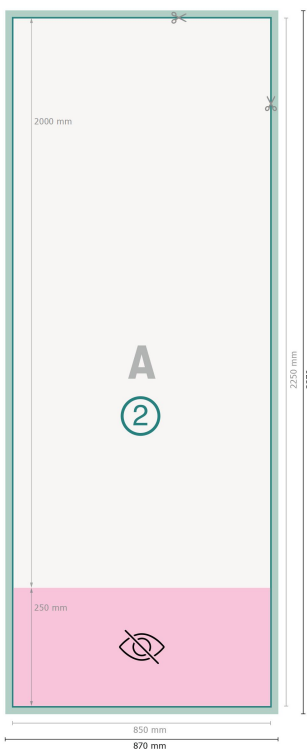

Dataformat (incl. 10 mm bleed):
87 x 227 cm

Trimmed size:
85 x 225 cm

Visible area:
85 x 200 cm

Printable area:
85 x 225 cm

Safety margin:
10 mm
Maintaining space between the text/information and the edge of the trimmed format prevents undesirable cuts.

Explanation of symbols

-  Bleed
-  Reading direction
-  Trimmed size
-  Data format
-  We will cut/perforate your product here
-  invisible

Please note:

Allow for trim allowance and safety margin according to instructions.

Arrange background graphics, images or graphics up to the edge of the data format.

Tolerances may occur during production due to cutting, punching and folding processes.

Printing data: Instructions and templates can be found under the menu item *Printing data* at www.onlineprinters.com