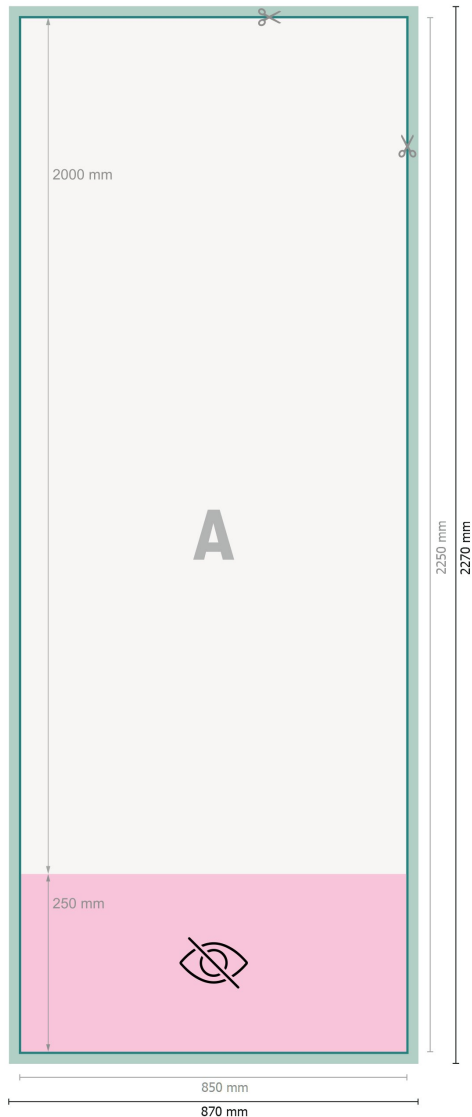

Double-sided Banner (print only), 85 x 200 cm

Dataformat (incl. 10 mm bleed):
87 x 227 cm

Trimmed size:
85 x 225 cm

Visible area:
85 x 200 cm

Printable area:
85 x 225 cm

Safety margin:
10 mm

Maintaining space between the text/information and the edge of the trimmed format prevents undesirable cuts.

Explanation of symbols

Bleed

Reading direction

Trimmed size

Data format

invisible

We will cut/perforate your product here

Please note:

Allow for trim allowance and safety margin according to instructions.

Arrange background graphics, images or graphics up to the edge of the data format.

Tolerances may occur during production due to cutting, punching and folding processes.