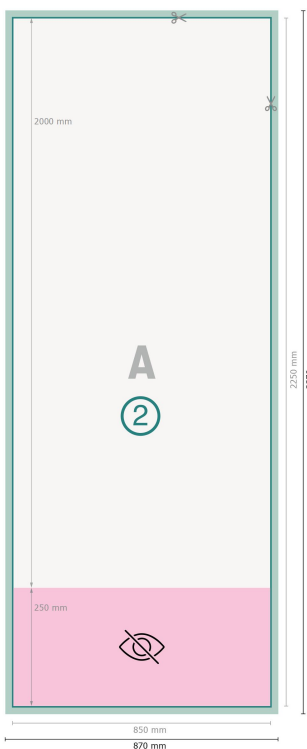

Roller Banners, double-sided, print only, 85 x 200 cm

Dataformat (incl. 10 mm bleed):
87 x 227 cm

Trimmed size:
85 x 225 cm

Visible area:
85 x 200 cm

Printable area:
85 x 225 cm

Safety margin:
10 mm

Maintaining space between the text/information and the edge of the trimmed format prevents undesirable cuts.

Explanation of symbols

-  Bleed
-  Reading direction
-  Trimmed size
-  Data format
-  We will cut/perforate your product here
-  invisible

Please note:

Allow for trim allowance and safety margin according to instructions.

Arrange background graphics, images or graphics up to the edge of the data format.

Tolerances may occur during production due to cutting, punching and folding processes.

Printing data: Instructions and templates can be found under the menu item *Printing data* at www.onlineprinters.com