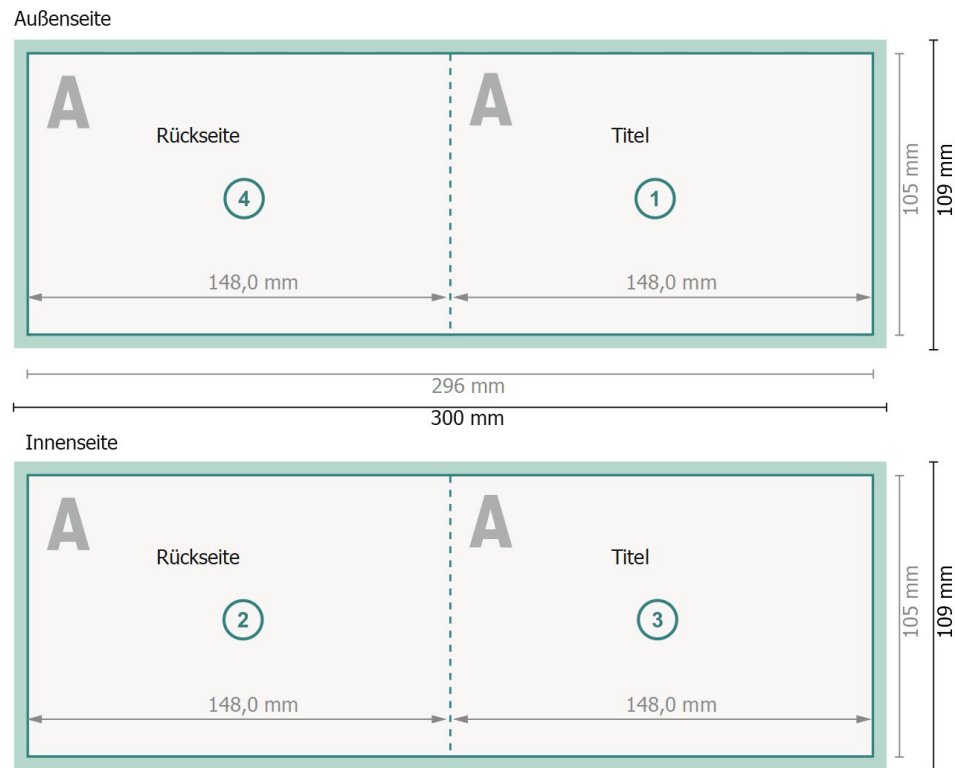

Datasheet

Folded Christmas cards, landscape, A6

4 pages, 1 fold

Dataformat (incl. 2 mm bleed):
30 x 10,9 cm

Trimmed size:
29,6 x 10,5 cm

bleed:
2 mm

Trimmed size (closed):
14,8 x 10,5 cm

Safety margin:
4 mm
Maintaining space between the text/information and the edge of the trimmed format prevents undesirable cuts.

Explanation of symbols

-  Bleed
-  Reading direction
-  Trimmed size
-  Data format
-  We will cut/perforate your product here
-  Creasing/Folding

Please note:

Allow for trim allowance and safety margin according to instructions.

Arrange background graphics, images or graphics up to the edge of the data format.

Tolerances may occur during production due to cutting, punching and folding processes.

Printing data: Instructions and templates can be found under the menu item *Printing data* at