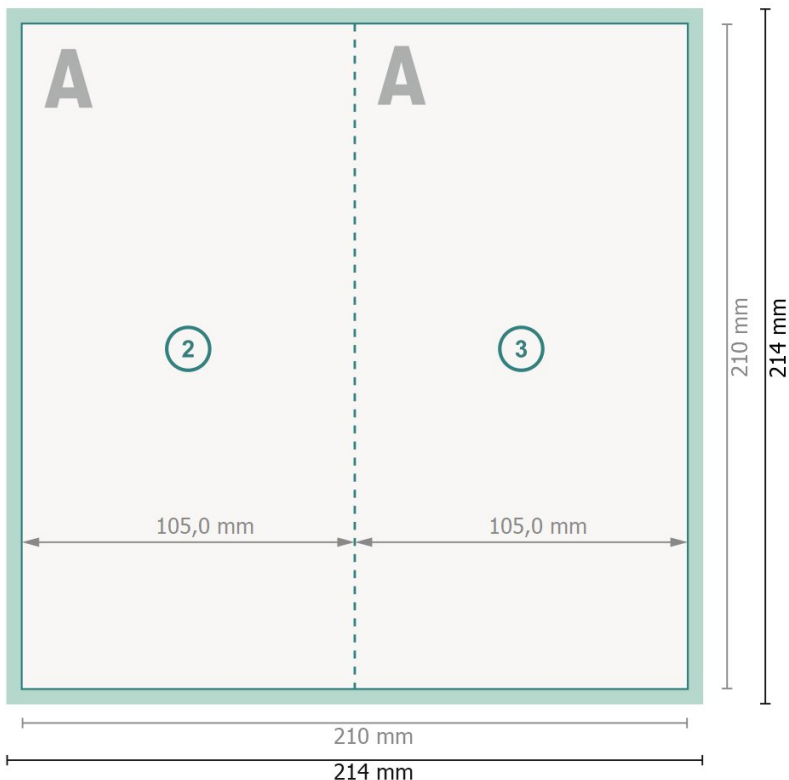

# Folded Christmas cards, portrait, DL

4 pages, 1 fold

Outside

**Dataformat (incl. 2 mm bleed):**

21,4 x 21,4 cm

**bleed:**

2 mm

**Trimmed size:**

21 x 21 cm

**Trimmed size (closed):**

10,5 x 21 cm

**Safety margin:**

4 mm

Maintaining space between the text/information and the edge of the trimmed format prevents undesirable cuts.

Inside

## Explanation of symbols

-  Bleed
-  Reading direction
-  Trimmed size
-  Data format
-  We will cut/perforate your product here
-  Creasing/Folding

## Please note:

Allow for trim allowance and safety margin according to instructions.

Arrange background graphics, images or graphics up to the edge of the data format.

Tolerances may occur during production due to cutting, punching and folding processes.