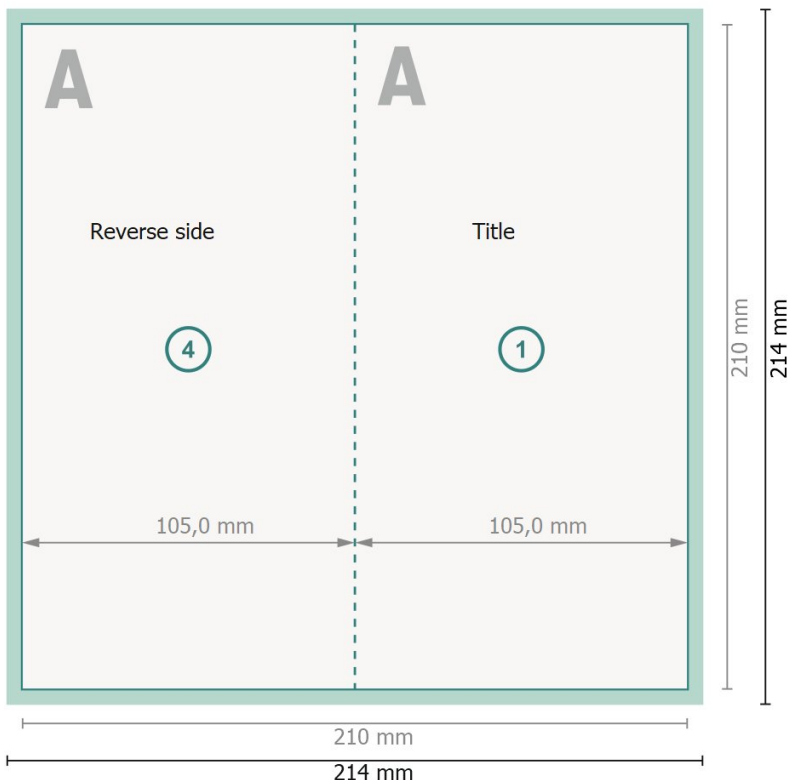

# Folded Christmas cards, portrait, DL

4 pages, 1 fold

Outside

**Dataformat (incl. 2 mm bleed):**

21,4 x 21,4 cm

**bleed:**

2 mm

**Trimmed size:**

21 x 21 cm

**Trimmed size (closed):**

10,5 x 21 cm

**Safety margin:**

4 mm

Maintaining space between the text/information and the edge of the trimmed format prevents undesirable cuts.

Inside

## Explanation of symbols

-  Bleed
-  Reading direction
-  Trimmed size
-  Data format
-  We will cut/perforate your product here
-  Creasing/Folding

## Please note:

Allow for trim allowance and safety margin according to instructions.

Arrange background graphics, images or graphics up to the edge of the data format.

Tolerances may occur during production due to cutting, punching and folding processes.