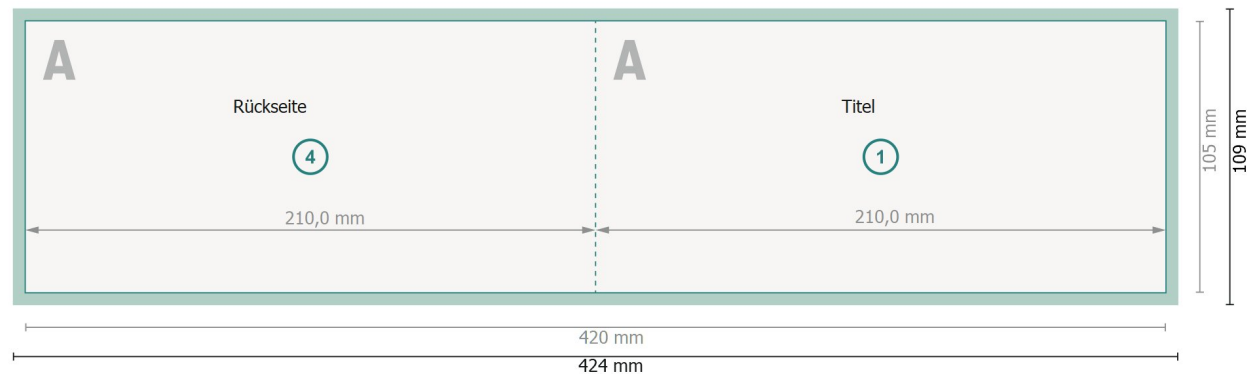

## Folded Christmas cards, landscape, DL

4 pages, 1 fold

**Dataformat (incl. 2 mm bleed):**  
42,4 x 10,9 cm

**Trimmed size:**  
42 x 10,5 cm

**bleed:**  
2 mm

**Trimmed size (closed):**  
21 x 10,5 cm

**Safety margin:**  
4 mm  
Maintaining space between the text/information and the edge of the trimmed format prevents undesirable cuts.

### Explanation of symbols

-  Bleed
-  Reading direction
-  Trimmed size
-  Data format
-  We will cut/perforate your product here
-  Creasing/Folding

Außenseite

Innenseite

### Please note:

Allow for trim allowance and safety margin according to instructions.

Arrange background graphics, images or graphics up to the edge of the data format.

Tolerances may occur during production due to cutting, punching and folding processes.