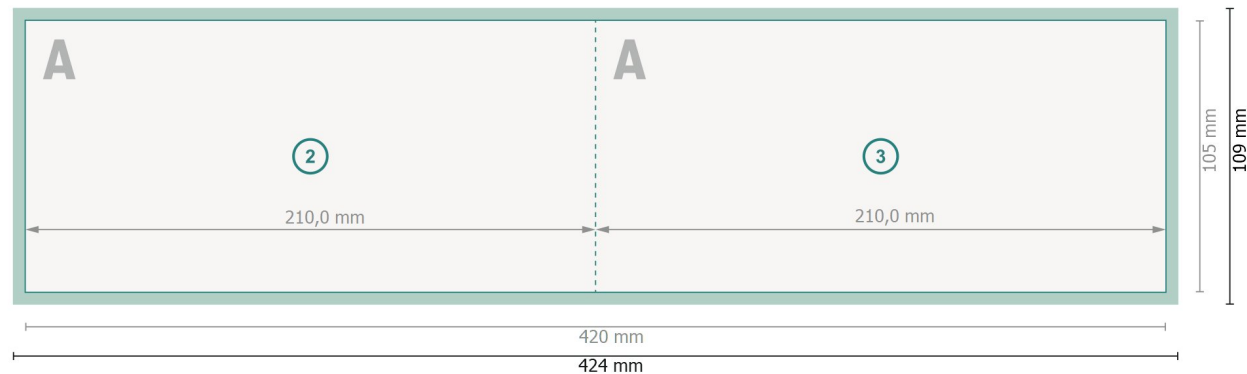

## Folded Christmas cards, landscape, DL

4 pages, 1 fold

**Dataformat (incl. 2 mm bleed):**  
42,4 x 10,9 cm

**Trimmed size:**  
42 x 10,5 cm

**bleed:**  
2 mm

**Trimmed size (closed):**  
21 x 10,5 cm

**Safety margin:**  
4 mm  
Maintaining space between the text/information and the edge of the trimmed format prevents undesirable cuts.

### Explanation of symbols

-  Bleed
-  Reading direction
-  Trimmed size
-  Data format
-  We will cut/perforate your product here
-  Creasing/Folding

Außenseite

Innenseite

### Please note:

Allow for trim allowance and safety margin according to instructions.

Arrange background graphics, images or graphics up to the edge of the data format.

Tolerances may occur during production due to cutting, punching and folding processes.