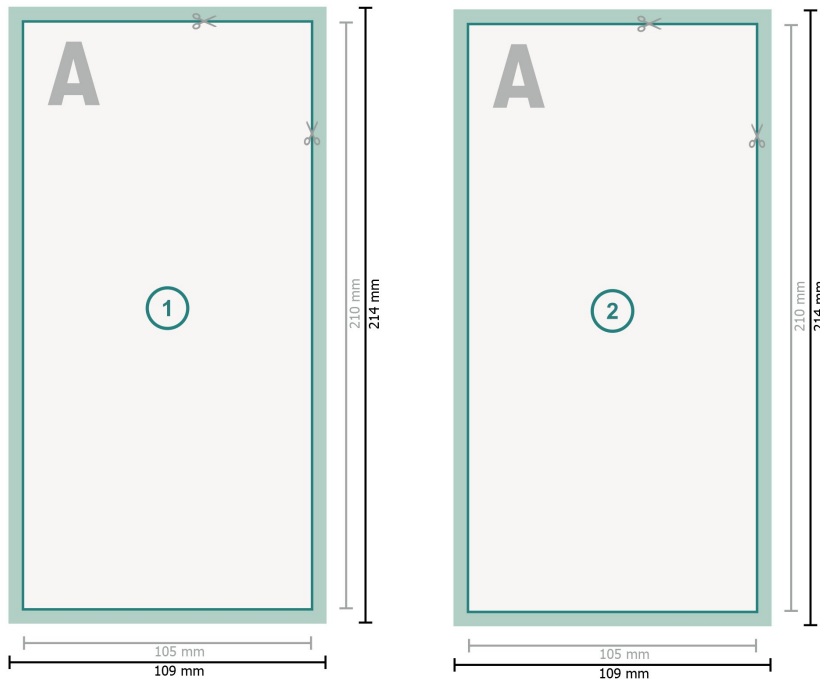

## Christmas postcards, DL

**Dataformat (incl. 2 mm bleed):**  
10,9 x 21,4 cm

**bleed:**  
2 mm

**Trimmed size:**  
10,5 x 21 cm

**Safety margin:**  
4 mm

Maintaining space between the text/information and the edge of the trimmed format prevents undesirable cuts.

### Explanation of symbols

-  Bleed
-  Reading direction
-  Trimmed size
-  Data format
-  We will cut/perforate your product here

---

### Please note:

Allow for trim allowance and safety margin according to instructions.

Arrange background graphics, images or graphics up to the edge of the data format.

Tolerances may occur during production due to cutting, punching and folding processes.