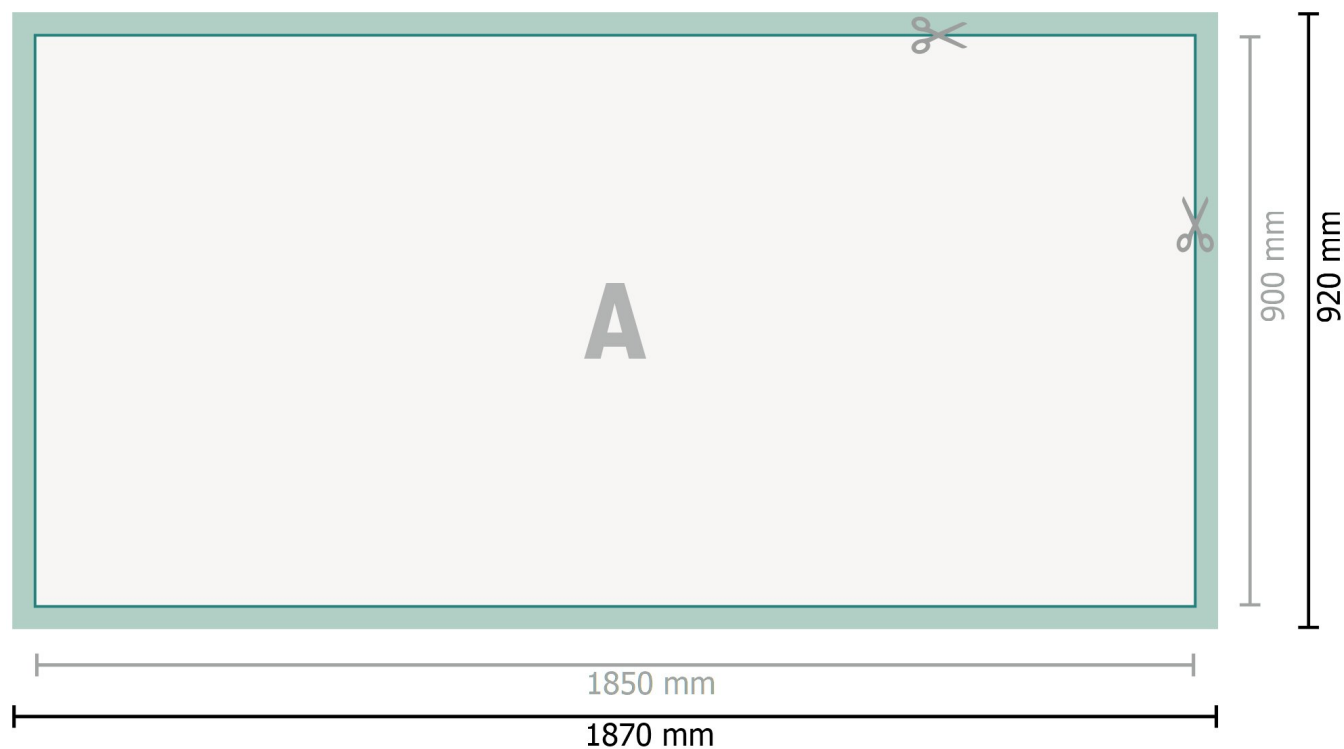

## Exhibition counter incl. print

**Dataformat (incl. 10 mm bleed):**  
187 x 92 cm

**Trimmed size:**  
185 x 90 cm

**Safety margin:**  
4 mm

Maintaining space between the text/information and the edge of the trimmed format prevents undesirable cuts.

### Explanation of symbols

-  Bleed
-  Trimmed size
-  Data format
-  We will cut/perforate your product here

### Please note:

Allow for trim allowance and safety margin according to instructions.

Arrange background graphics, images or graphics up to the edge of the data format.

Tolerances may occur during production due to cutting, punching and folding processes.