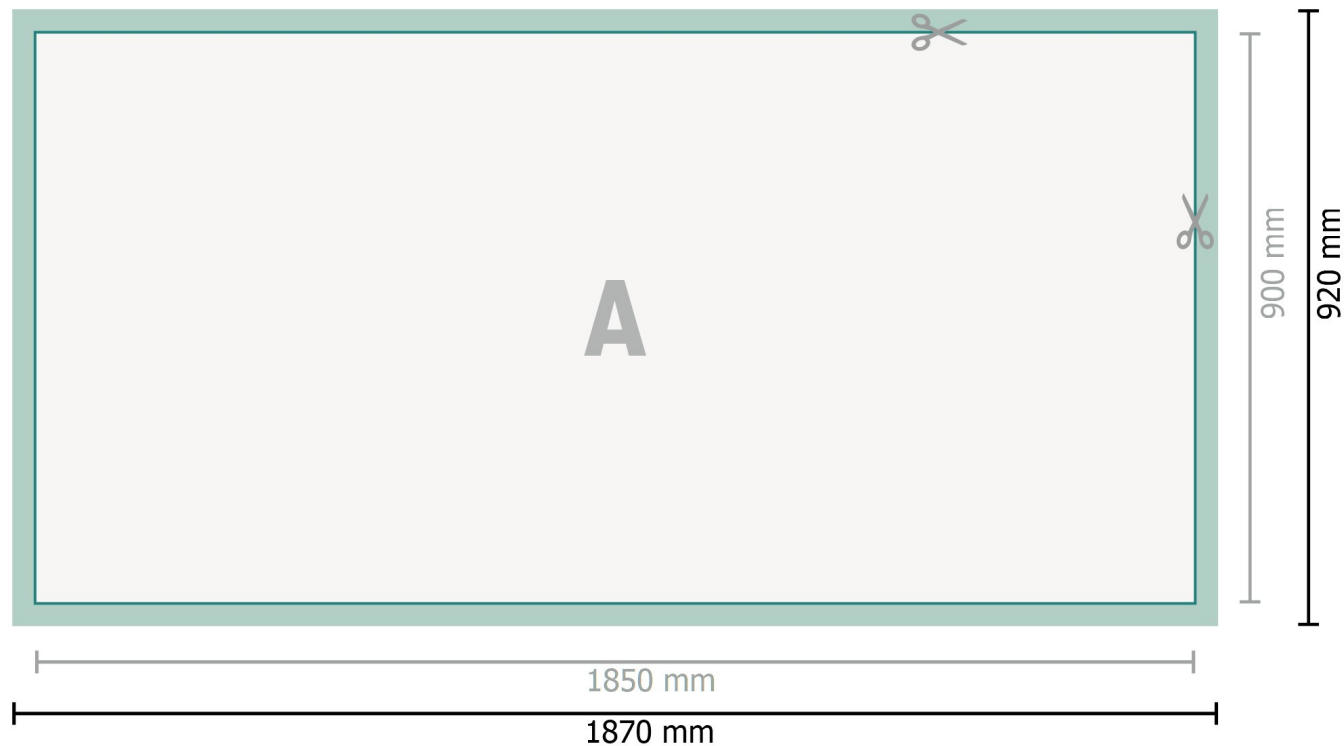

## Exhibition counter print only

**Dataformat (incl. 10 mm bleed):**  
187 x 92 cm

**Trimmed size:**  
185 x 90 cm

**Safety margin:**  
4 mm

Maintaining space between the text/information and the edge of the trimmed format prevents undesirable cuts.

### Explanation of symbols

-  Bleed
-  Trimmed size
-  Data format
-  We will cut/perforate your product here

### Please note:

Allow for trim allowance and safety margin according to instructions.

Arrange background graphics, images or graphics up to the edge of the data format.

Tolerances may occur during production due to cutting, punching and folding processes.