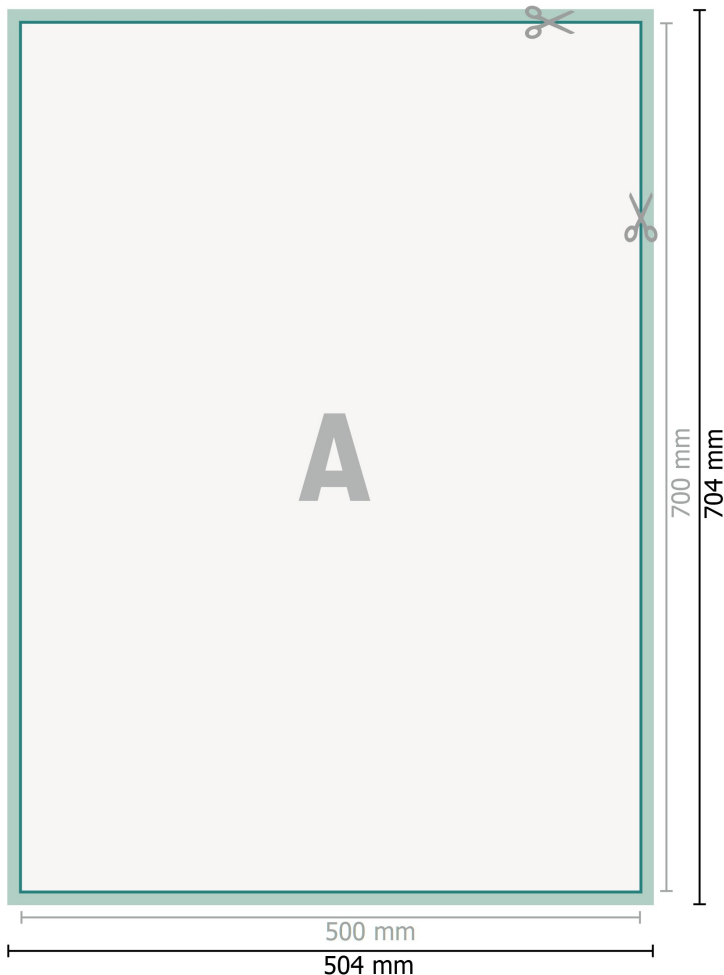

## Large-sized Adhesive Film, 50 x 70 cm

**Dataformat (incl. 2 mm bleed):**

50,4 x 70,4 cm

**bleed:**

2 mm

**Trimmed size:**

50 x 70 cm

**Safety margin:**

4 mm

Maintaining space between the text/information and the edge of the trimmed format prevents undesirable cuts.

**Explanation of symbols**

 Bleed

 Reading direction

 Trimmed size

 Data format

 We will cut/perforate your product here

---

**Please note:**

Allow for trim allowance and safety margin according to instructions.

Arrange background graphics, images or graphics up to the edge of the data format.

Tolerances may occur during production due to cutting, punching and folding processes.