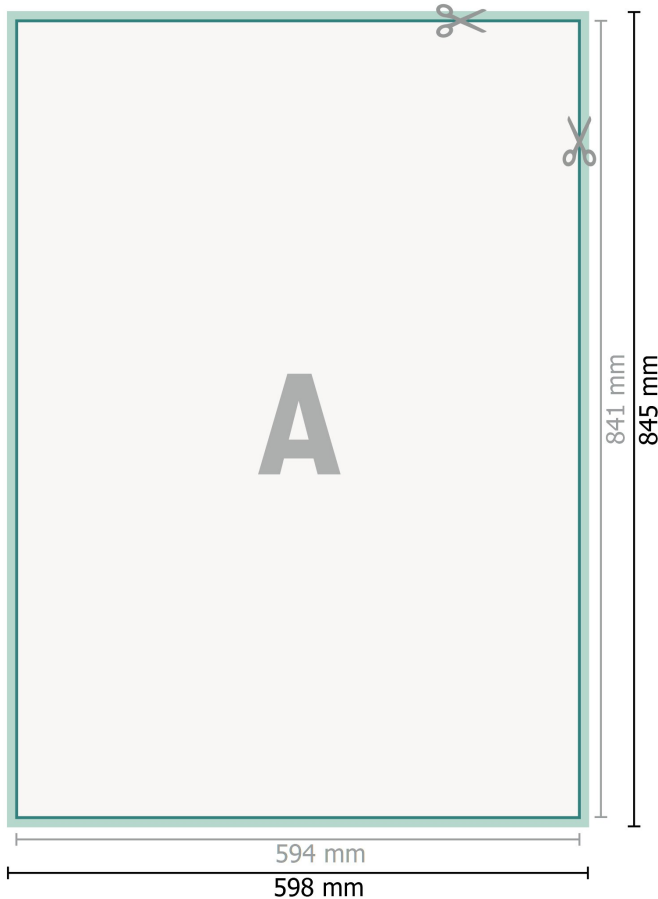

Large-sized Adhesive Film, A1

Dataformat (incl. 2 mm bleed):

59,8 x 84,5 cm

bleed:

2 mm

Trimmed size:

59,4 x 84,1 cm

Safety margin:

4 mm

Maintaining space between the text/information and the edge of the trimmed format prevents undesirable cuts.

Explanation of symbols

 Bleed

 Reading direction

 Trimmed size

 Data format

 We will cut/perforate your product here

Please note:

Allow for trim allowance and safety margin according to instructions.

Arrange background graphics, images or graphics up to the edge of the data format.

Tolerances may occur during production due to cutting, punching and folding processes.