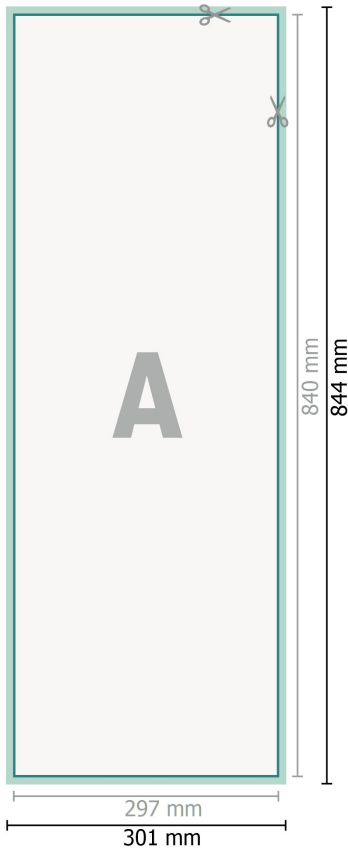

Large-sized Adhesive Film, A1 Half

**Dataformat (incl. 2 mm bleed):**

30,1 x 84,4 cm

bleed:

2 mm

Trimmed size:

29,7 x 84 cm

Safety margin:

4 mm

Maintaining space between the text/information and the edge of the trimmed format prevents undesirable cuts.

Explanation of symbols

 Bleed

 Reading direction

 Trimmed size

 Data format

 We will cut/perforate your product here

Please note:

Allow for trim allowance and safety margin according to instructions.

Arrange background graphics, images or graphics up to the edge of the data format.

Tolerances may occur during production due to cutting, punching and folding processes.