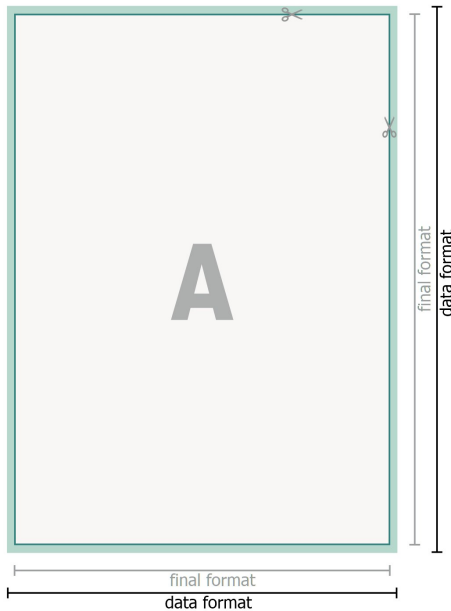

## Large-sized Adhesive Film, Free format selection

### free format selection

**bleed:**

2 mm

**Safety margin:**

4 mm

Maintaining space between the text/information and the edge of the trimmed format prevents undesirable cuts.

### Explanation of symbols

 Bleed

 Reading direction

 Trimmed size

 Data format

 We will cut/perforate your product here

---

### Please note:

Allow for trim allowance and safety margin according to instructions.

Arrange background graphics, images or graphics up to the edge of the data format.

Tolerances may occur during production due to cutting, punching and folding processes.