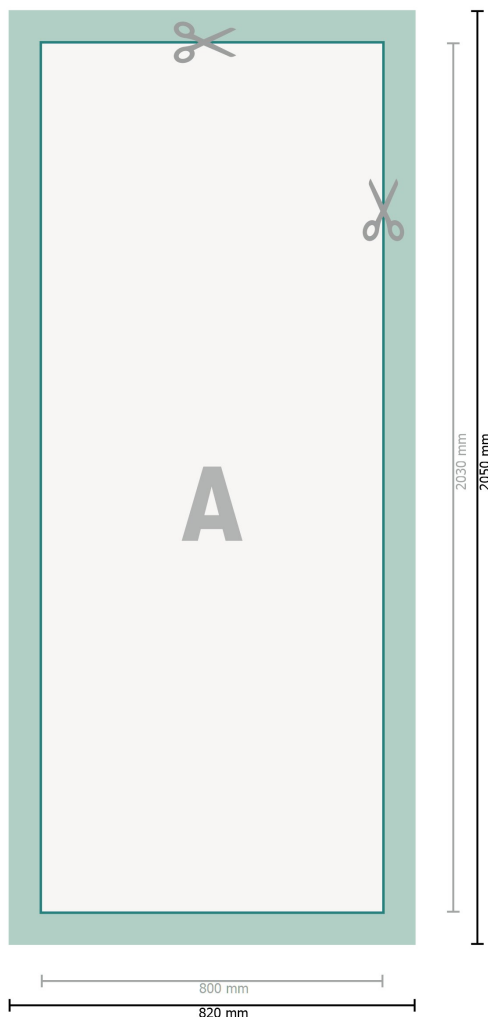

L-Banner print only, 80 x 200 cm

Dataformat (incl. 10 mm bleed):

82 x 205 cm

Trimmed size:

80 x 203 cm

Safety margin:

4 mm

Maintaining space between the text/information and the edge of the trimmed format prevents undesirable cuts.

Explanation of symbols

-  Bleed
-  Reading direction
-  Trimmed size
-  Data format
-  We will cut/perforate your product here

Please note:

Allow for trim allowance and safety margin according to instructions.

Arrange background graphics, images or graphics up to the edge of the data format.

Tolerances may occur during production due to cutting, punching and folding processes.

Printing data: Instructions and templates can be found under the menu item *Printing data* at www.onlineprinters.com