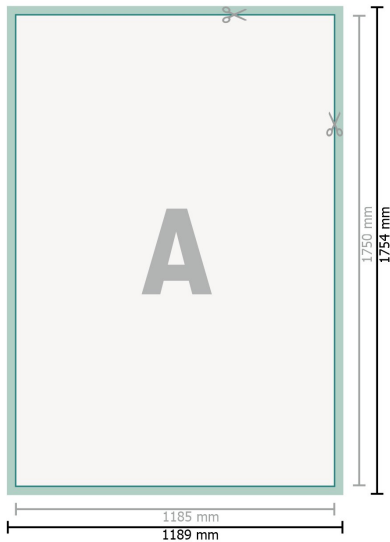

Plots

**Dataformat (incl. 2 mm bleed):**

118,9 x 175,4 cm

bleed:

2 mm

Trimmed size:

118,5 x 175 cm

Safety margin:

4 mm

Maintaining space between the text/information and the edge of the trimmed format prevents undesirable cuts.

Explanation of symbols

 Bleed

 Reading direction

 Trimmed size

 Data format

 We will cut/perforate your product here

Please note:

Allow for trim allowance and safety margin according to instructions.

Arrange background graphics, images or graphics up to the edge of the data format.

Tolerances may occur during production due to cutting, punching and folding processes.