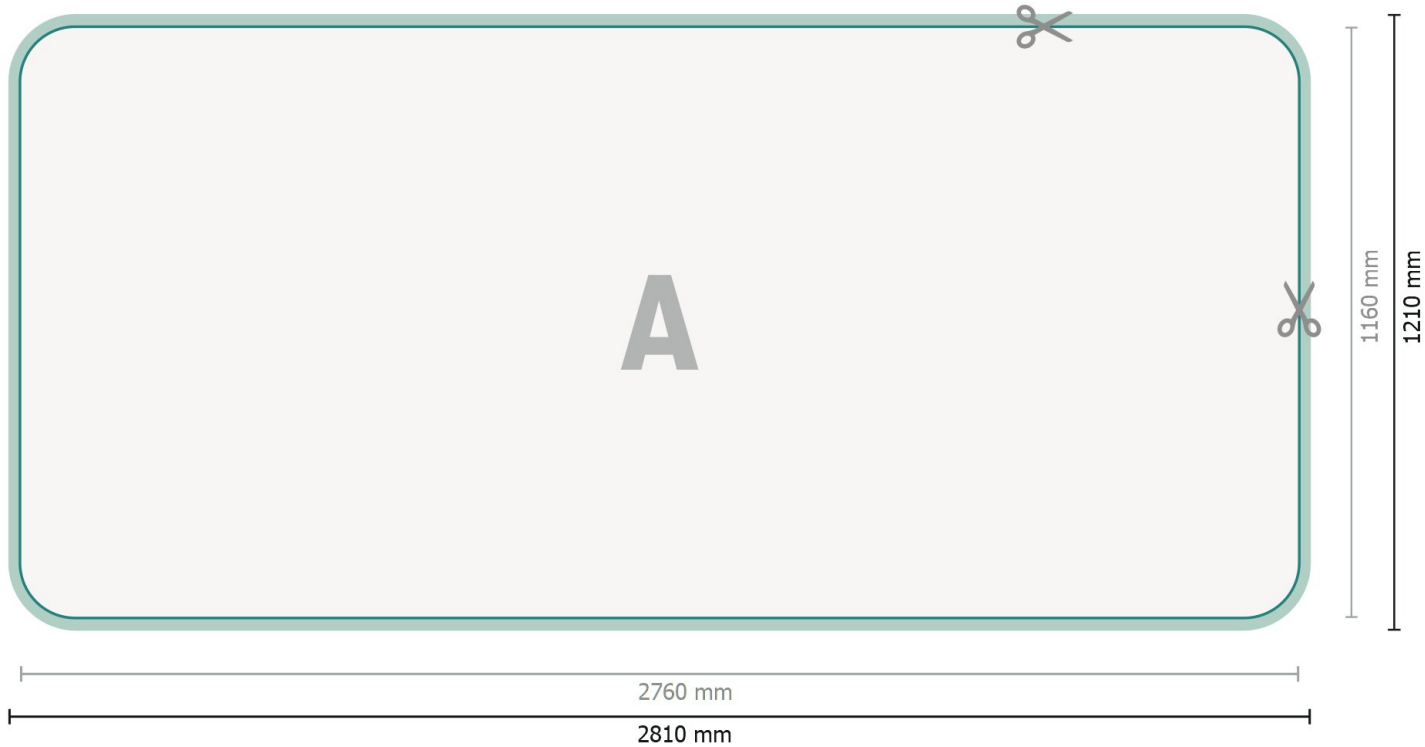

Stretch fabric display, curved, 500 x 230 cm

Dataformat (incl. 25 mm inlay):

281 x 121 cm

Trimmed size:

276 x 116 cm

Product dimensions:

500 x 230 cm

Explanation of symbols

A Reading direction

— Trimmed size

— Data format

We will cut/perforate your product here

inlay

Please note:

Allow for trim allowance and safety margin according to instructions.

Arrange background graphics, images or graphics up to the edge of the data format.

Tolerances may occur during production due to cutting, punching and folding processes.

Printing data: Instructions and templates can be found under the menu item *Printing data* at www.onlineprinters.com