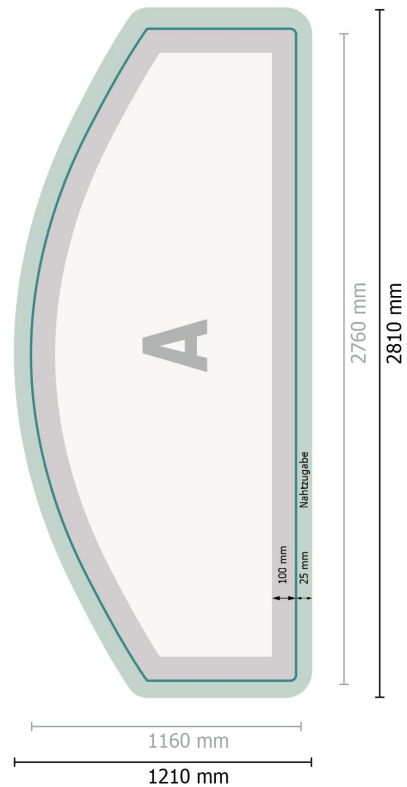

Stretch fabric display, curved, 500 x 230 cm

Data format:
281 x 121 cm

Overfill:
25 mm

Trimmed size:
276 x 116 cm

Safety margin:
100 mm
Maintaining space between the text/information and the edge of the trimmed format prevents undesirable cuts.

Product dimensions:
500 x 230 cm

Explanation of symbols

A Reading direction

— Trimmed size

— Data format

 We will cut/perforate your product here

 inlay

Please note:

Printing data: Instructions and templates can be found under the menu item *Printing data* at www.onlineprinters.com

Stretch fabric display, curved, 500 x 230 cm

Formatansicht um 90 Grad gedreht.

Data format:
281 x 121 cm

Overfill:
25 mm

Trimmed size:
276 x 116 cm

Safety margin:
100 mm
Maintaining space between the text/information and the edge of the trimmed format prevents undesirable cuts.

Product dimensions:
500 x 230 cm