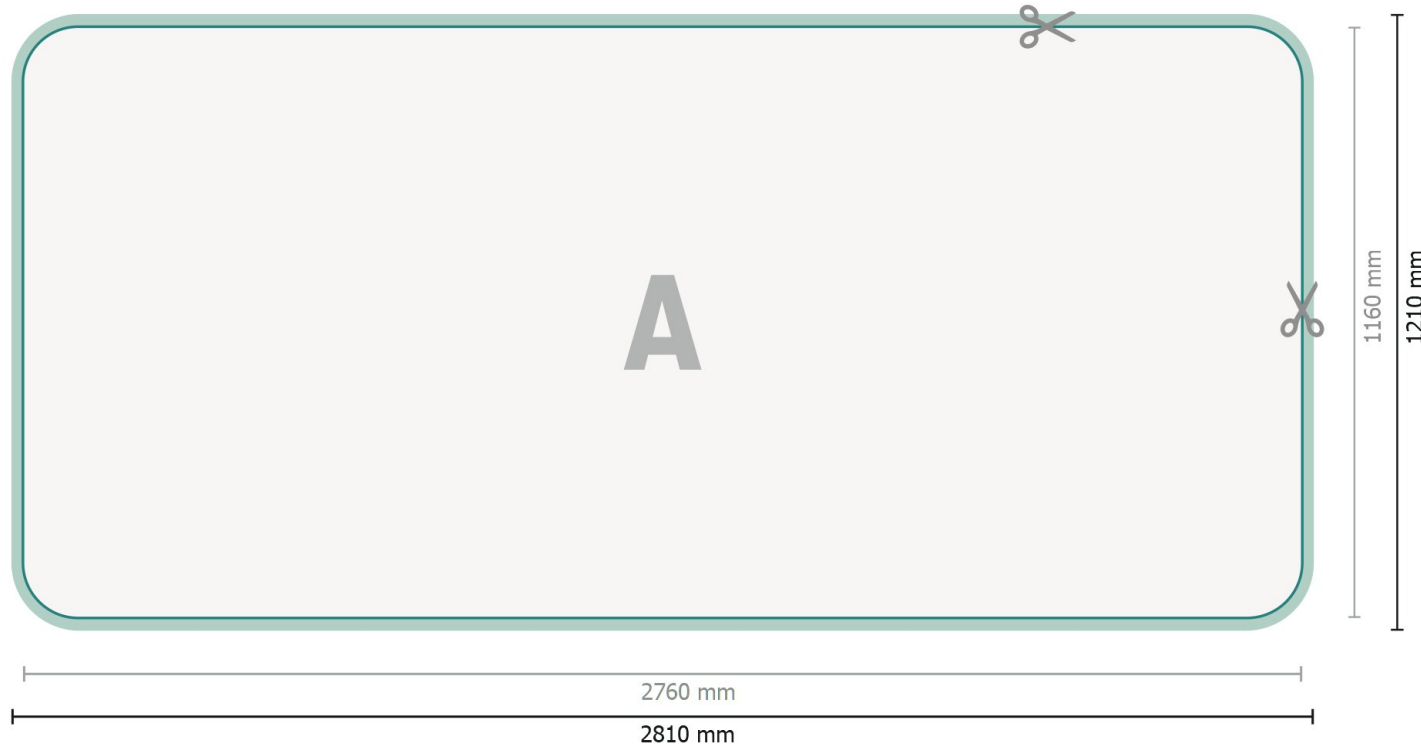

Stretch fabric display, curved, 500 x 230 cm

Data format:
281 x 121 cm

Overfill:
25 mm

Trimmed size:
276 x 116 cm

Safety margin:
100 mm
Maintaining space between the text/information and the edge of the trimmed format prevents undesirable cuts.

Product dimensions:
500 x 230 cm

Explanation of symbols

A Reading direction

— Trimmed size

— Data format

 We will cut/perforate your product here

 inlay

Please note:

Printing data: Instructions and templates can be found under the menu item *Printing data* at www.onlineprinters.com

Stretch fabric display, curved, 500 x 230 cm

Formatansicht um 90 Grad gedreht.

Data format:
281 x 121 cm

Overfill:
25 mm

Trimmed size:
276 x 116 cm

Safety margin:
100 mm
Maintaining space between the text/information and the edge of the trimmed format prevents undesirable cuts.

Product dimensions:
500 x 230 cm