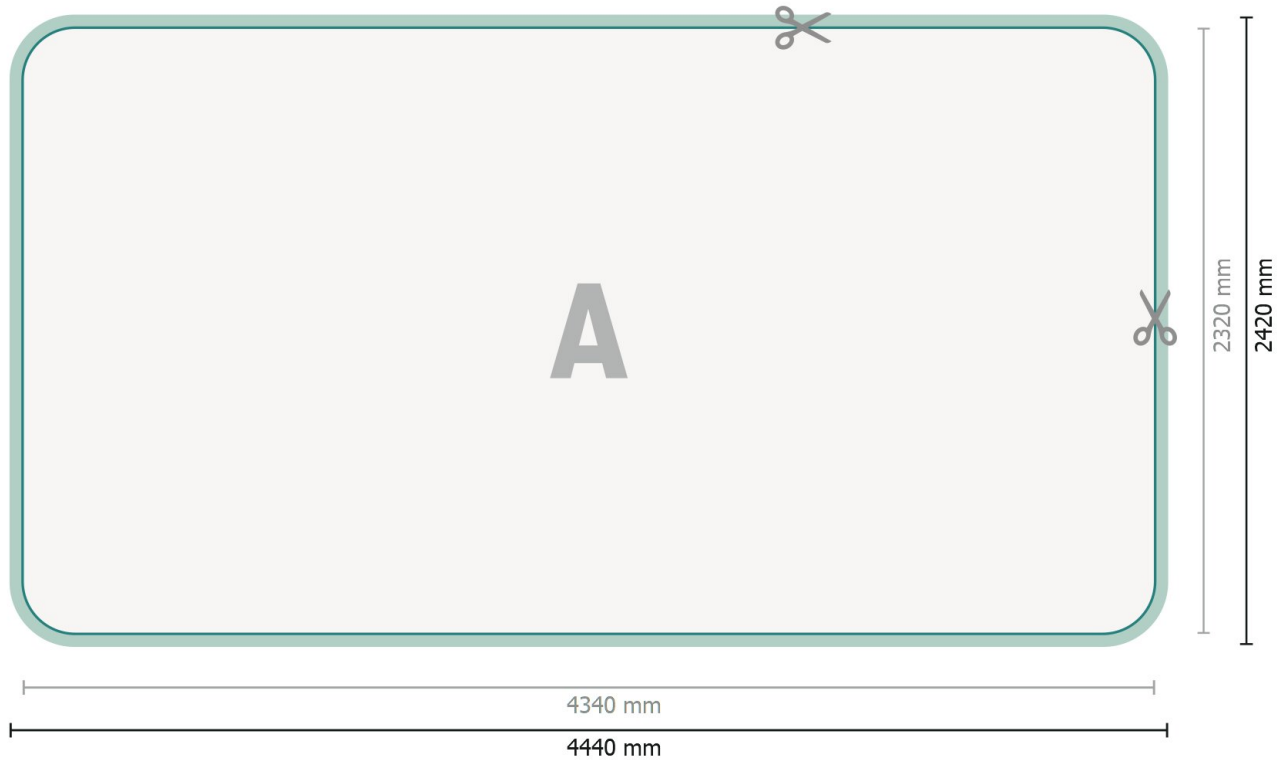

Stretch fabric, print only, curved, 400 x 230 cm

**Data format:**  
444 x 242 cm

**Overfill:**  
50 mm

**Trimmed size:**  
434 x 232 cm

**Safety margin:**  
100 mm  
Maintaining space between the text/information and the edge of the trimmed format prevents undesirable cuts.

**Product dimensions:**  
400 x 230 cm

# Stretch fabric, print only, curved, 400 x 230 cm

Formatansicht um 90 Grad gedreht.

**Data format:**  
444 x 242 cm

**Overfill:**  
50 mm

**Trimmed size:**  
434 x 232 cm

**Safety margin:**  
100 mm  
Maintaining space between the text/information and the edge of the trimmed format prevents undesirable cuts.