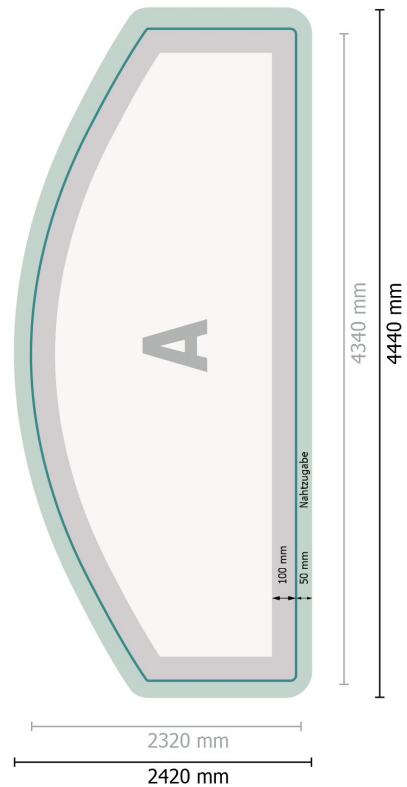

### Explanation of symbols

-  Reading direction
-  Trimmed size
-  Data format
-  We will cut/perforate your product here
-  Inlay

### Please note:

Allow for trim allowance and safety margin according to instructions.

Arrange background graphics, images or graphics up to the edge of the data format.

Tolerances may occur during production due to cutting, punching and folding processes.

# Stretch fabric, print only, curved, 400 x 230 cm

Formatansicht um 90 Grad gedreht.

**Data format:**  
444 x 242 cm

**Overfill:**  
50 mm

**Trimmed size:**  
434 x 232 cm

**Safety margin:**  
100 mm  
Maintaining space between the text/information and the edge of the trimmed format prevents undesirable cuts.

**Product dimensions:**  
400 x 230 cm