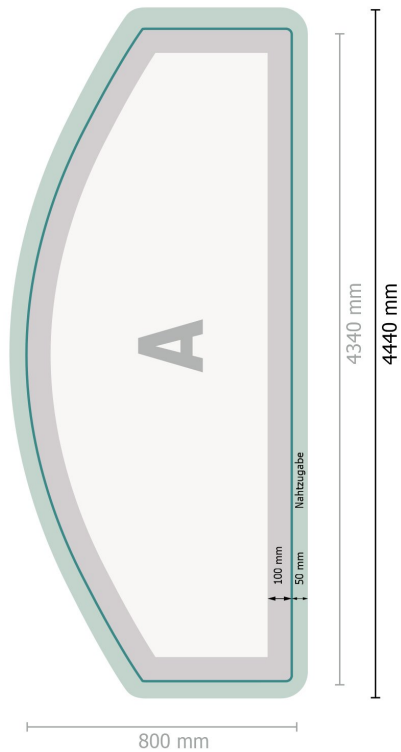

Stretch fabric display, curved, 400 x 230 cm

Data format:
444 x 242 cm

Overfill:
50 mm

Trimmed size:
434 x 232 cm

Safety margin:
100 mm
Maintaining space between the text/information and the edge of the trimmed format prevents undesirable cuts.

Product dimensions:
400 x 230 cm

Explanation of symbols

-  Reading direction
-  Trimmed size
-  Data format
-  We will cut/perforate your product here
-  Inlay

Please note:

Allow for trim allowance and safety margin according to instructions.

Stretch fabric display, curved, 400 x 230 cm

Formatansicht um 90 Grad gedreht.

Data format:
444 x 242 cm

Overfill:
50 mm

Trimmed size:
434 x 232 cm

Safety margin:
100 mm
Maintaining space between the text/information and the edge of the trimmed format prevents undesirable cuts.

Product dimensions:
400 x 230 cm

Please note:

Allow for trim allowance and safety margin according to instructions.

Arrange background graphics, images or graphics up to the edge of the data format.

Tolerances may occur during production due to cutting, punching and folding processes.