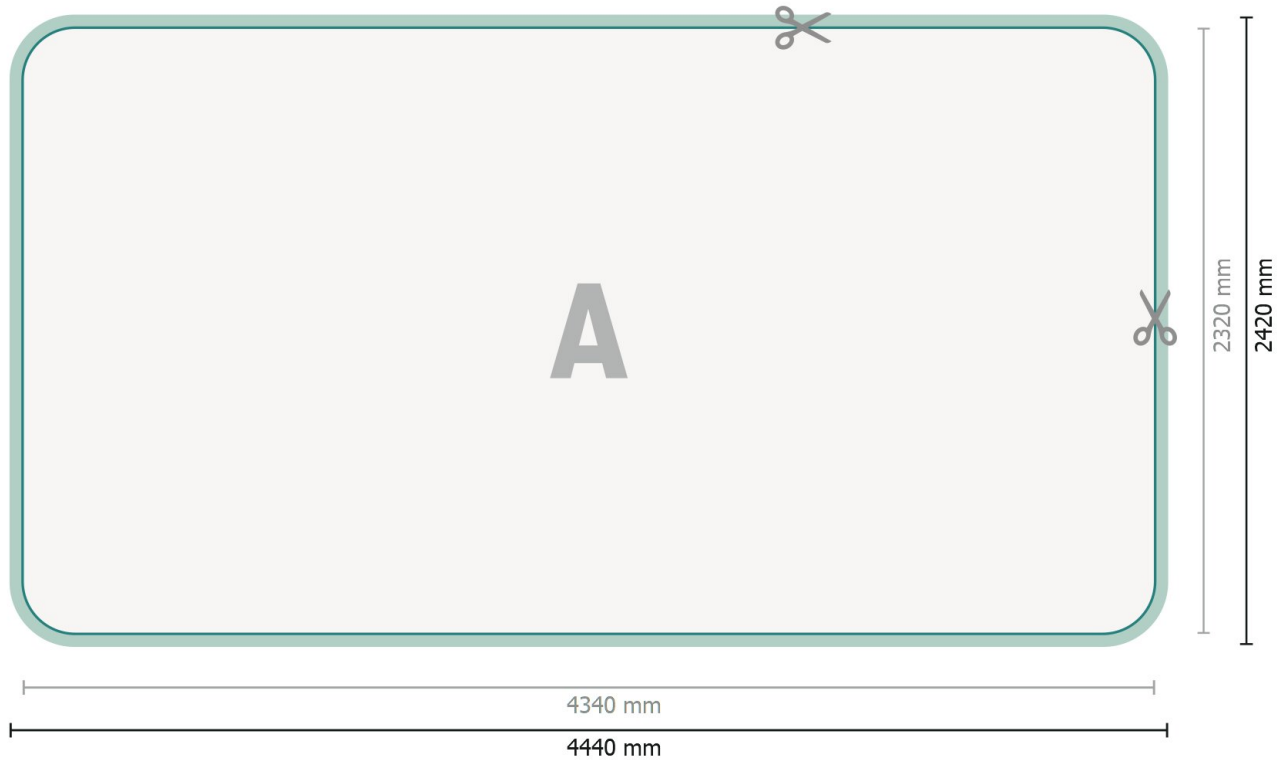

Stretch fabric display, curved, 400 x 230 cm

Data format:
444 x 242 cm

Overfill:
50 mm

Trimmed size:
434 x 232 cm

Safety margin:
100 mm
Maintaining space between the text/information and the edge of the trimmed format prevents undesirable cuts.

Product dimensions:
400 x 230 cm

Explanation of symbols

-  Reading direction
-  Trimmed size
-  Data format
-  We will cut/perforate your product here
-  Inlay

Please note:

Allow for trim allowance and safety margin according to instructions.

Stretch fabric display, curved, 400 x 230 cm

Formatansicht um 90 Grad gedreht.

Data format:
444 x 242 cm

Overfill:
50 mm

Trimmed size:
434 x 232 cm

Safety margin:
100 mm
Maintaining space between the text/information and the edge of the trimmed format prevents undesirable cuts.

Product dimensions:
400 x 230 cm

Please note:

Allow for trim allowance and safety margin according to instructions.

Arrange background graphics, images or graphics up to the edge of the data format.

Tolerances may occur during production due to cutting, punching and folding processes.