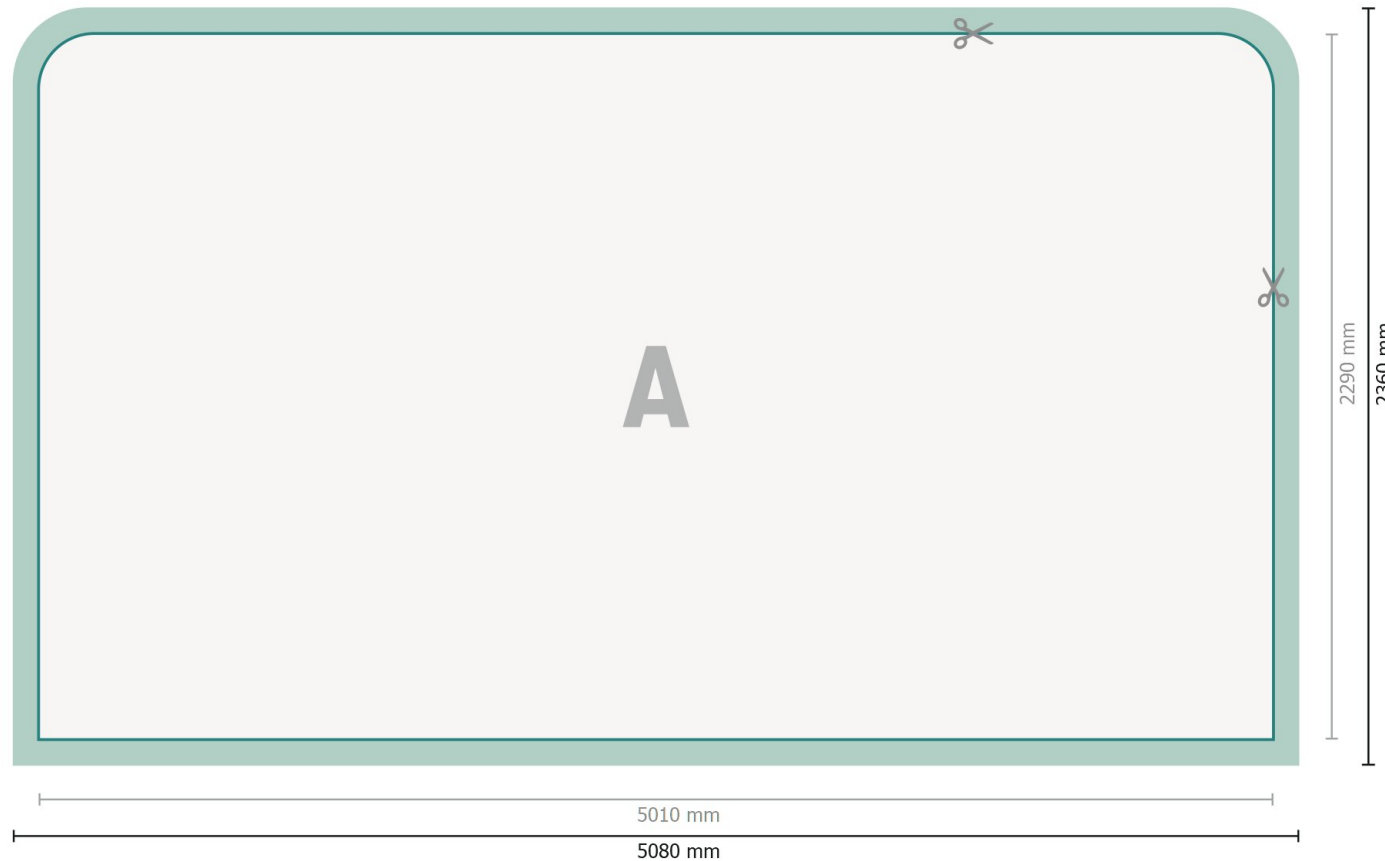

Stretch fabric display, straight, 500 x 230 cm

Data format:
508 x 236 cm

Overfill:
35 mm

Trimmed size:
501 x 229 cm

Safety margin:
100 mm
Maintaining space between the text/information and the edge of the trimmed format prevents undesirable cuts.

Product dimensions:
500 x 230 cm

Explanation of symbols

-  Reading direction
-  Trimmed size
-  Data format
-  We will cut/perforate your product here
-  inlay

Please note:

Allow for trim allowance and safety margin according to instructions.

Arrange background graphics, images or graphics up to the edge of the data format.

Tolerances may occur during production due to cutting, punching and folding processes.

Printing data: Instructions and templates can be found under the menu item *Printing data* at www.onlineprinters.com