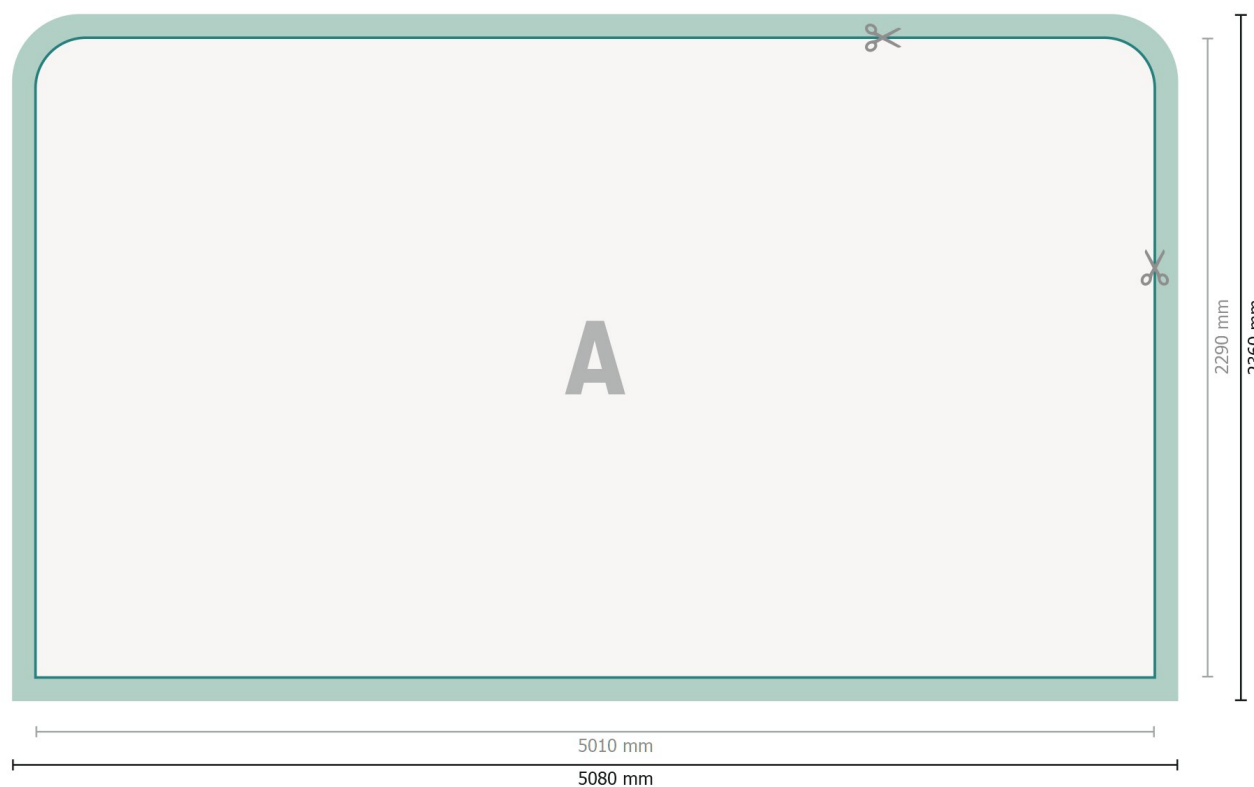

# Datasheet

Stretch fabric, print only, straight, 500 x 230 cm

**Dataformat (incl. 35 mm inlay):**  
508 x 236 cm

**Trimmed size:**  
501 x 229 cm

**Product dimensions:**  
500 x 230 cm

## Explanation of symbols

- A** Reading direction
- Trimmed size
- Data format
- ✂ We will cut/perforate your product here
- inlay

## Please note:

Allow for trim allowance and safety margin according to instructions.

Arrange background graphics, images or graphics up to the edge of the data format.

Tolerances may occur during production due to cutting, punching and folding processes.