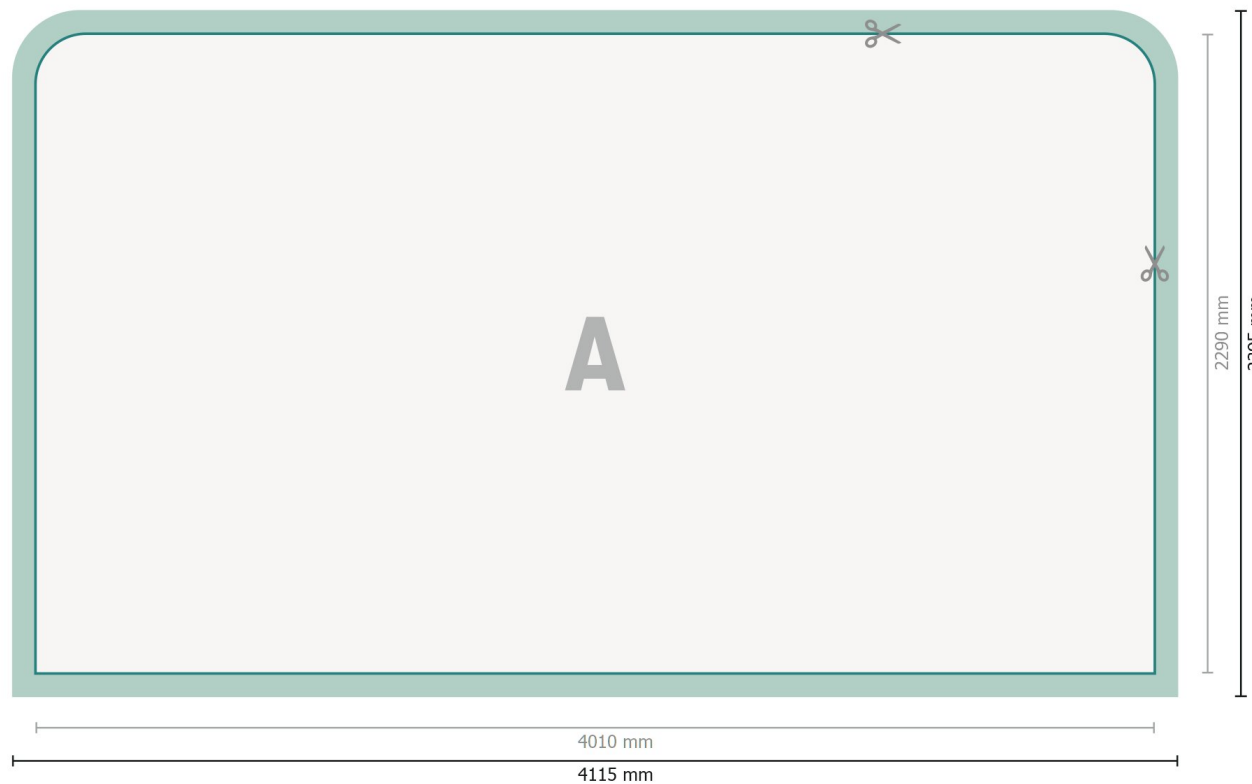

Datasheet

Stretch fabric display, straight, 400 x 230 cm

Dataformat (incl. 52,5 mm inlay):
411,5 x 239,5 cm

Trimmed size:
401 x 229 cm

Product dimensions:
400 x 230 cm

Explanation of symbols

- A** Reading direction
- |— Trimmed size
- |— Data format
- ✂ We will cut/perforate your product here
- inlay

Please note:

Allow for trim allowance and safety margin according to instructions.

Arrange background graphics, images or graphics up to the edge of the data format.

Tolerances may occur during production due to cutting, punching and folding processes.