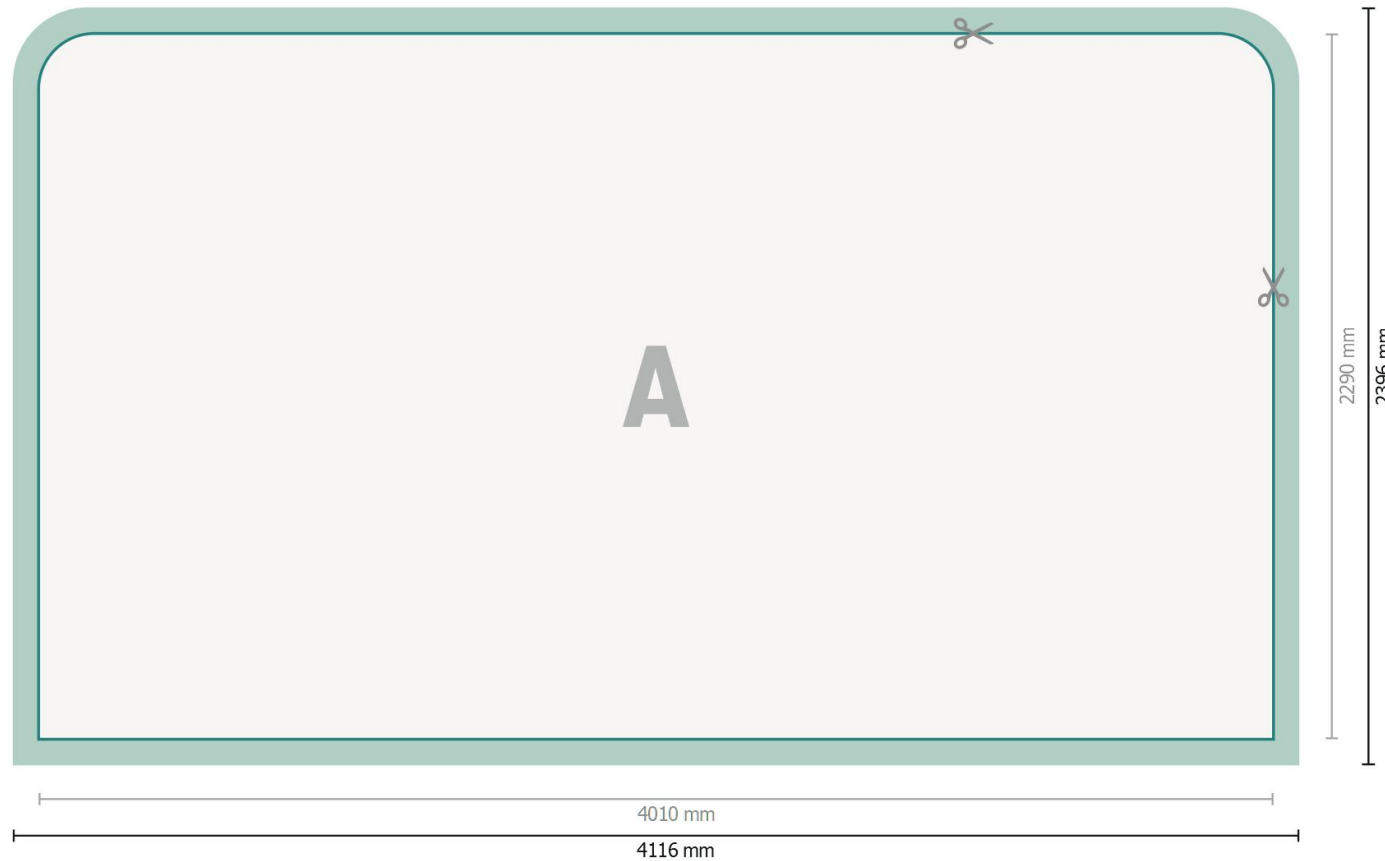

Stretch fabric display, straight, 400 x 230 cm

Data format:

411,6 x 239,6 cm

Overfill:

53 mm

Trimmed size:

401 x 229 cm

Safety margin:

100 mm

Maintaining space between the text/information and the edge of the trimmed format prevents undesirable cuts.

Product dimensions:

400 x 230 cm

Explanation of symbols

A Reading direction

— Trimmed size

— Data format

 We will cut/perforate your product here

 inlay

Please note:

Allow for trim allowance and safety margin according to instructions.

Arrange background graphics, images or graphics up to the edge of the data format.