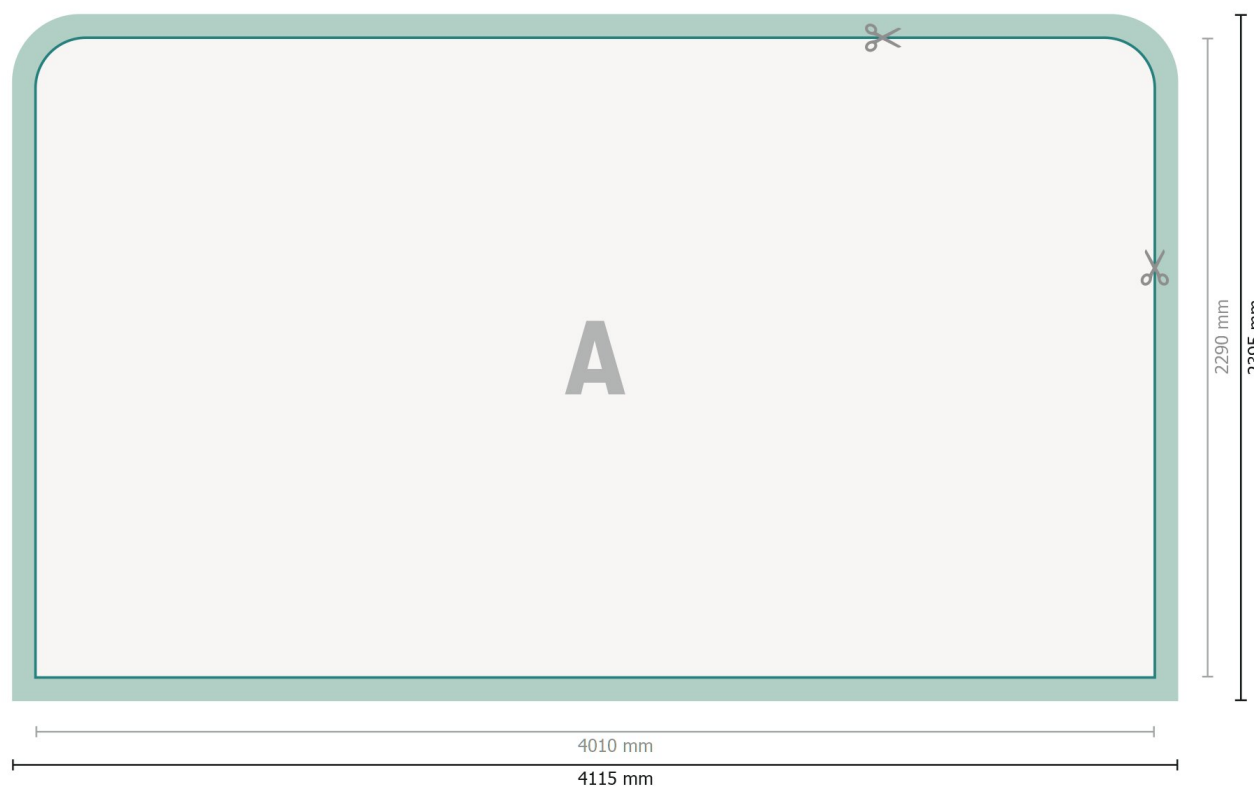

Datasheet

Stretch fabric, print only, straight, 400 x 230 cm

Dataformat (incl. 52,5 mm inlay):
411,5 x 239,5 cm

Trimmed size:
401 x 229 cm

Product dimensions:
400 x 230 cm

Explanation of symbols

- A** Reading direction
- Trimmed size
- Data format
- ✂ We will cut/perforate your product here
- inlay

Please note:

Allow for trim allowance and safety margin according to instructions.

Arrange background graphics, images or graphics up to the edge of the data format.

Tolerances may occur during production due to cutting, punching and folding processes.