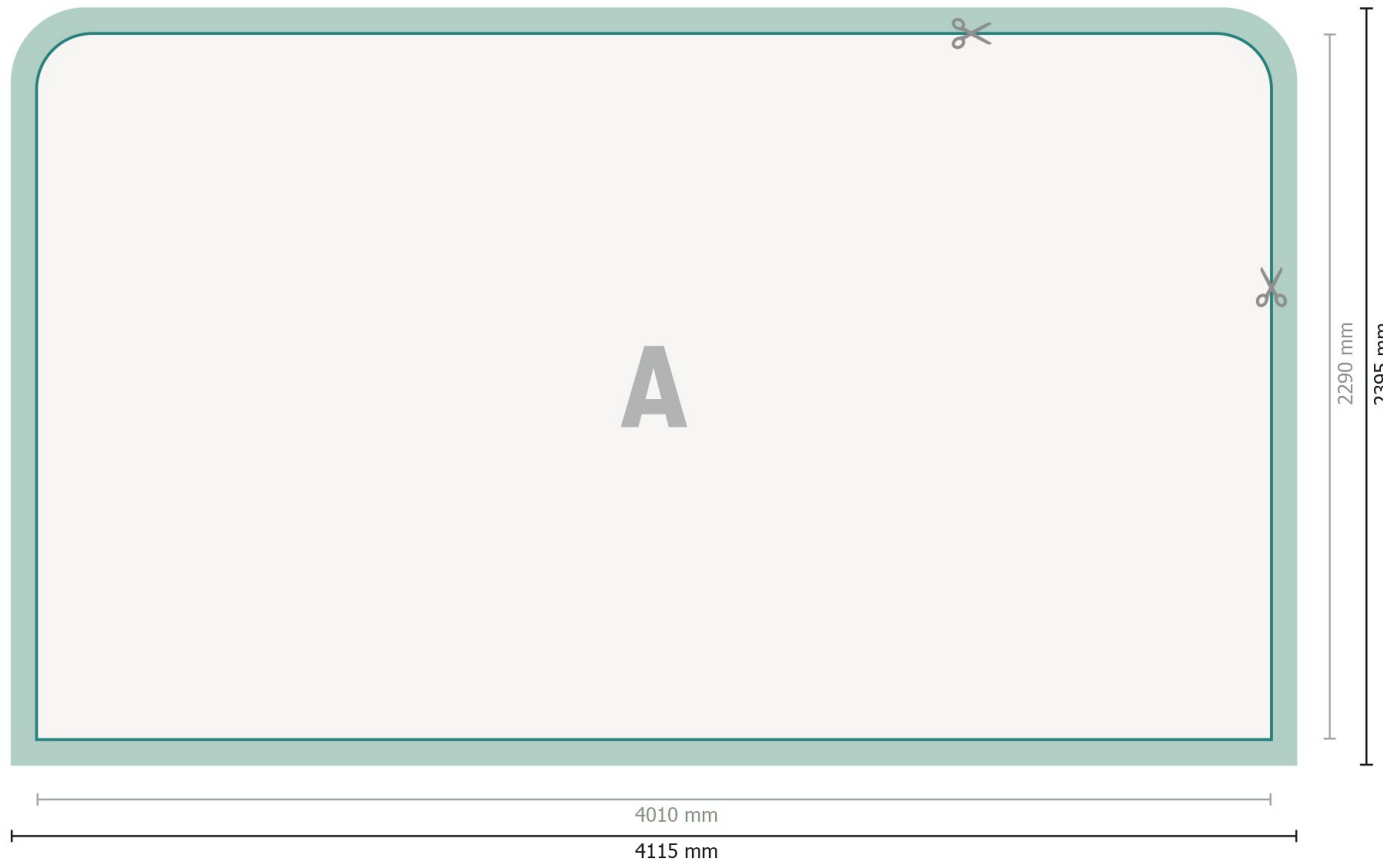

Stretch fabric, print only, straight, 400 x 230 cm

Data format:

411,6 x 239,6 cm

Overfill:

53 mm

Trimmed size:

401 x 229 cm

Safety margin:

100 mm

Maintaining space between the text/information and the edge of the trimmed format prevents undesirable cuts.

Product dimensions:

400 x 230 cm

Explanation of symbols

A Reading direction

—|— Trimmed size

—|— Data format

 We will cut/perforate your product here

 inlay

Please note:

Allow for trim allowance and safety margin according to instructions.

Arrange background graphics, images or graphics up to the edge of the data format.